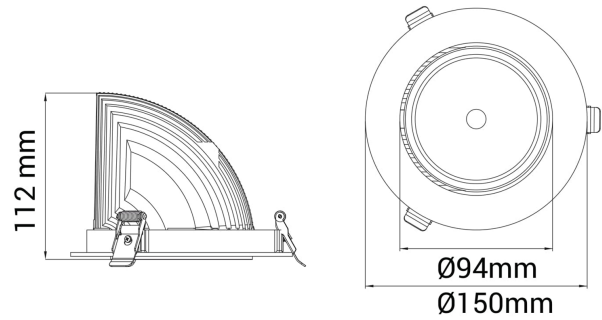

# Seta Mini

140mm

### SPECIFICATIONS

Lightsource Type:	LED (built in)
System Power [W]:	28W
CCT (Color Temperature):	Fresh Food
CRI / Ra:	80
Lumen Output:	2063lm
Lumen LED (tc=25):	2200lm
Beam Angle:	30°
Lens (Diffuser):	Clear
Dimming:	None
System Voltage [V]:	230V 50Hz
Connection:	18i3 Quick connection
Mounting:	Ceiling, Recessed
Cut-out [mm]:	140mm
Lifetime [h]:	L80B10: 50.000h
Lumen/W:	74lm/W
UGR (<=):	15
MacAdam (SDCM):	4
Color:	White
Length [mm]:	150mm
Height [mm]:	112mm
Width [mm]:	150mm
Weight [kg]:	0,95kg
To be recessed in insulation:	Not applicable

Seta Mini is a small and very flexible LED downlight offering great number of adjustment possibilities. The Seta Mini is supplied with a cable connector type 18i3- and can be delivered with a variety of connector options. The downlight is available in three different colors and with a wide range of reflectors. Rotatable 350° and tiltable 70°.