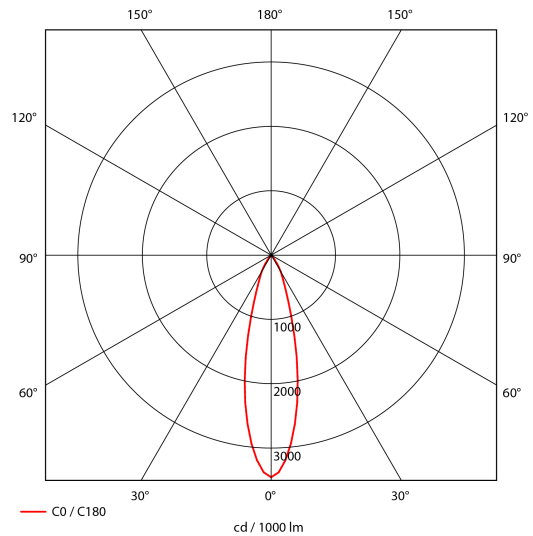

### SPECIFICATIONS

Lightsource Type:	LED (built in)
System Power [W]:	28W
CCT (Color Temperature):	Fresh Food
CRI / Ra:	80
Lumen Output:	2063lm
Lumen LED (tc=25):	2200lm
Beam Angle:	30°
Lens (Diffuser):	Clear
Dimming:	None
System Voltage [V]:	230V 50Hz
Connection:	18i3 Quick connection
Mounting:	Ceiling, Recessed
Cut-out [mm]:	140mm
Lifetime [h]:	L80B10: 50.000h
Lumen/W:	74lm/W
UGR (<=):	15
MacAdam (SDCM):	4
Color:	White
Length [mm]:	150mm
Height [mm]:	112mm
Width [mm]:	150mm
Weight [kg]:	0,95kg
To be recessed in insulation:	Not applicable

Seta Mini is a small and very flexible LED downlight offering great number of adjustment possibilities. The Seta Mini is supplied with a cable connector type 18i3- and can be delivered with a variety of connector options. The downlight is available in three different colors and with a wide range of reflectors. Rotatable 350° and tiltable 70°.