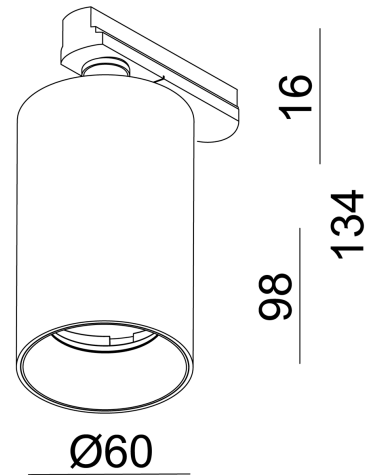

## PRODUCT SHEET

Tania Mini GU10

Art. no: 3556-3

*Lighting Solutions*

# Tania Mini GU10

Tania Mini is a small and modern spotlight.  
GU10 bulb are not included. Gold front ring can be bought separately

### SPECIFICATIONS

Lightsource Type:	Lightsource not included
Max. Power [W]:	7,5
Socket / Cap-Base:	GU10
Lens (Diffuser):	None
Dimming:	Light bulb dependent
System Voltage [V]:	230V 50Hz
Connection:	Track 1-Circuit
Mounting:	Ceiling, Track
Color:	White
Length [mm]:	90mm
Width [mm]:	60mm