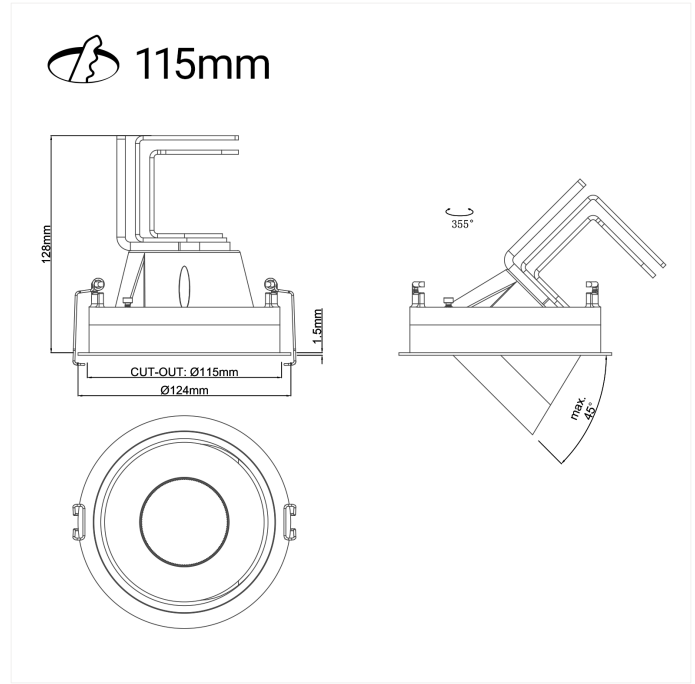

## FDV SPEC SHEET

Sophia

Art. no: 3571-36-2

Lighting Solutions

### LIGHT TECHNICAL

Lightsource Type:	LED (built in)
Lumen Output:	1550
Lumen LED (tc=25):	1900
Beam Angle:	36°
CCT (Color Temperature):	3000
CRI / Ra:	97
Color Code:	930
Lens (Diffuser):	Clear

### MOUNTING / CONNECTION

Connection:	Depending on driver
Cut-out [mm]:	Ø115
Mounting:	Recessed, Ceiling

### PRODUCT

To be recessed in insulation:	No
Ingress Protection:	IP43
Operating Temperature [°C]:	-
Color:	Black
Height [mm]:	126
Width [mm]:	125