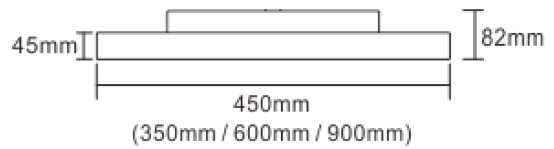

PRODUCT SHEET

Izar

Art. no: 3932-01-3-ddd

Lighting Solutions

Izar

SPECIFICATIONS

System Power [W]:	54W
CCT (Color Temperature):	3000K
CRI / Ra:	80
Lumen Output:	5588lm
Lumen LED (tc=25):	6500lm
Beam Angle:	90° / 110°
Lens (Diffuser):	Opal
Dimming:	DALI
System Voltage [V]:	230V 50Hz
Connection:	QuickConnect
Mounting:	Surface, Ceiling, Pendant
Lifetime [h]:	L80B10: 50.000h
Lumen/W:	120lm/W
UGR (<=):	18
MacAdam (SDCM):	3
Color:	White
Height [mm]:	82mm
Width [mm]:	600mm
Weight [kg]:	7,29kg

Izar is our uncompromising surface-mounted classic LED luminaire that beautifully combines up and downwards light distribution. The excellent aluminium craftsmanship gives the installation an appearance with rich texture and a slight hint of luxury. Also the mounting patent will be noticed for smart savings in installation time. The special PC anti-glare cover secures the installation a pleasant UGR18. Casambi bluetooth control can be installed. Wire or pendant pole mounting kit can be ordered separately.