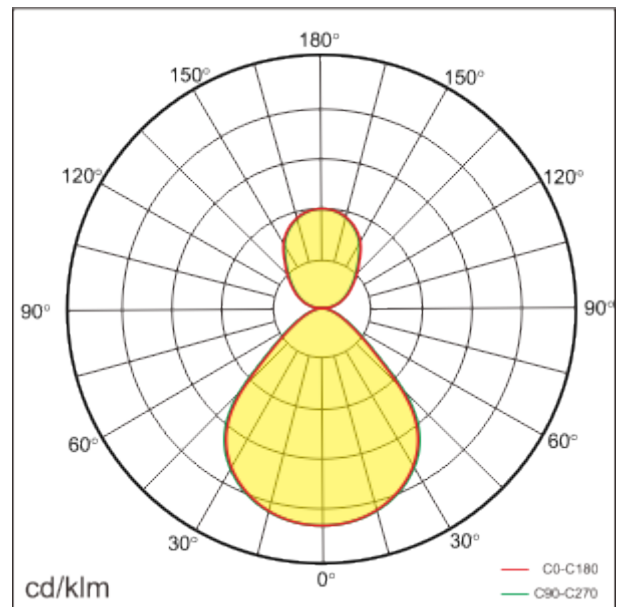

PRODUCT SHEET

Izar

Art. no: 3932-01-3-ddd

Lighting Solutions

Izar

SPECIFICATIONS

System Power [W]:	54W
CCT (Color Temperature):	3000K
CRI / Ra:	80
Lumen Output:	5588lm
Lumen LED (tc=25):	6500lm
Beam Angle:	90° / 110°
Lens (Diffuser):	Opal
Dimming:	DALI
System Voltage [V]:	230V 50Hz
Connection:	QuickConnect
Mounting:	Surface, Ceiling, Pendant
Lifetime [h]:	L80B10: 50.000h
Lumen/W:	120lm/W
UGR (<=):	18
MacAdam (SDCM):	3
Color:	White
Height [mm]:	82mm
Width [mm]:	600mm
Weight [kg]:	7,29kg

Izar is our uncompromising surface-mounted classic LED luminaire that beautifully combines up and downwards light distribution. The excellent aluminium craftsmanship gives the installation an appearance with rich texture and a slight hint of luxury. Also the mounting patent will be noticed for smart savings in installation time. The special PC anti-glare cover secures the installation a pleasant UGR18. Casambi bluetooth control can be installed. Wire or pendant pole mounting kit can be ordered separately.