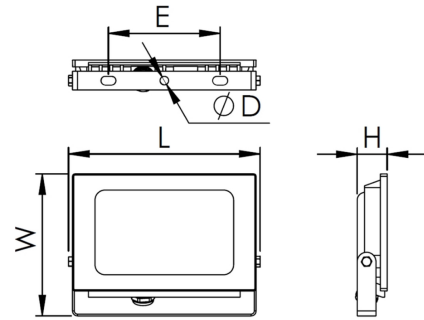

PRODUCT SHEET

Beta

Art. no: 4116-110-1

Lighting Solutions

Beta

L, mm	W, mm	H, mm	D, mm	E, mm
157	126	25	6.9	89
208	170	36	6.9	119
320	250	42	6.9	200
418	334	45	10.5	200

SPECIFICATIONS

Lightsource Type:	LED (built in)
System Power [W]:	100W
CCT (Color Temperature):	4000K
CRI / Ra:	70
Lumen Output:	9000lm
Lens (Diffuser):	Clear
Dimming:	None
System Voltage [V]:	230V 50Hz
Mounting:	Surface, Wall, Ceiling
Lumen/W:	90lm/W
Color:	Dark Grey
Length [mm]:	320mm
Height [mm]:	42mm
Width [mm]:	250mm
Weight [kg]:	1,83kg