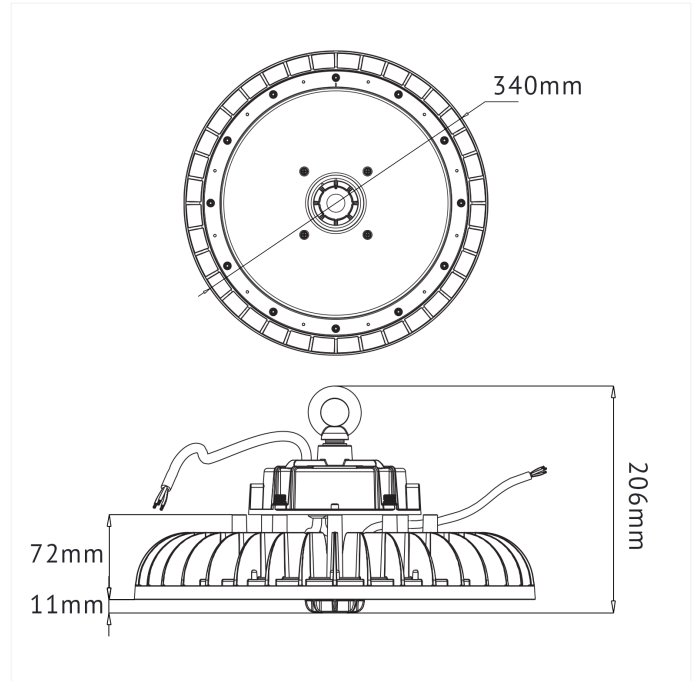

FDV SPEC SHEET

Ufo B High Bay 240W

Art. no: 4224-01-2

Lighting Solutions

Ufo B High Bay 240W

Art. no: 4224-01-2

LIGHT TECHNICAL

Lightsource Type:	LED (built in)
Lumen Output:	38700
Lumen LED (tc=25):	42600
Beam Angle:	120
CCT (Color Temperature):	4000
CRI / Ra:	80
Color Code:	840
Lens (Diffuser):	Lens

PRODUCT

Ingress Protection:	IP65
Impact Protection:	IK08
Corrosion Class:	C2
Operating Temperature [°C]:	-35 - 50
Lifetime [h]:	L80B50: 76 000
Color:	Black
Height [mm]:	140
Width [mm]:	340
Weight [kg]:	3,95

MOUNTING / CONNECTION

Connection:	18i3 0,4m + 2x0,4m free end
Mounting:	Suspended