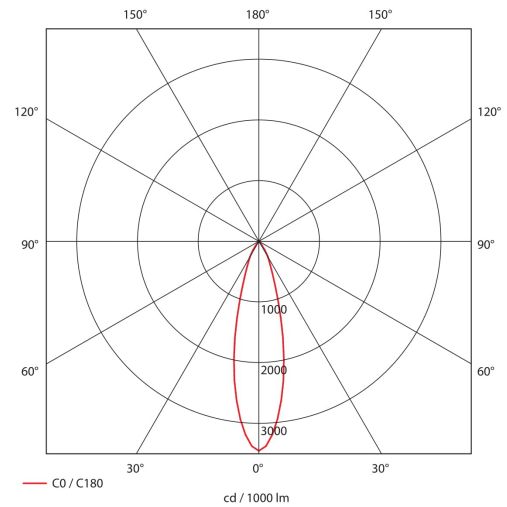

PRODUCT SHEET

Lobus BI

Art. no: 7008-7-30-1

Lighting Solutions

Lobus BI

SPECIFICATIONS

Lightsource Type:	LED (built in)
System Power [W]:	30W
CCT (Color Temperature):	2700K
CRI / Ra:	90
Lumen Output:	3837lm
Lumen LED (tc=25):	3800lm
Beam Angle:	30°
Lens (Diffuser):	Clear
Dimming:	None
System Voltage [V]:	230V 50Hz
Connection:	Track 3-Circuit
Mounting:	Ceiling, Track
Lifetime [h]:	L80B10: 50.000h
Lumen/W:	127lm/W
MacAdam (SDCM):	3
Color:	Grey
Length [mm]:	228mm
Height [mm]:	180mm
Width [mm]:	97mm
Weight [kg]:	1,1kg

Lobus is a small and elegant spotlight for use in track lighting systems. This spotlight has very high lumen output per watt and this puts it in the top segment. The Lobus is very flexible, offering numerous adjustment possibilities making it easy to achieve the perfect light design in stores. The Lobus is available with three different reflectors and comes in three different colors.