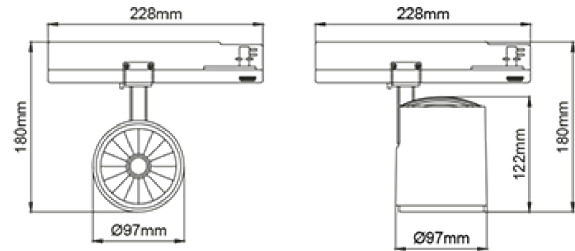

PRODUCT SHEET

Lobus BI

Art. no: 7008-7-30-1

Lighting Solutions

Lobus BI

SPECIFICATIONS

Lightsource Type:	LED (built in)
System Power [W]:	30W
CCT (Color Temperature):	2700K
CRI / Ra:	90
Lumen Output:	3837lm
Lumen LED (tc=25):	3800lm
Beam Angle:	30°
Lens (Diffuser):	Clear
Dimming:	None
System Voltage [V]:	230V 50Hz
Connection:	Track 3-Circuit
Mounting:	Ceiling, Track
Lifetime [h]:	L80B10: 50.000h
Lumen/W:	127lm/W
MacAdam (SDCM):	3
Color:	Grey
Length [mm]:	228mm
Height [mm]:	180mm
Width [mm]:	97mm
Weight [kg]:	1,1kg

Lobus is a small and elegant spotlight for use in track lighting systems. This spotlight has very high lumen output per watt and this puts it in the top segment. The Lobus is very flexible, offering numerous adjustment possibilities making it easy to achieve the perfect light design in stores. The Lobus is available with three different reflectors and comes in three different colors.