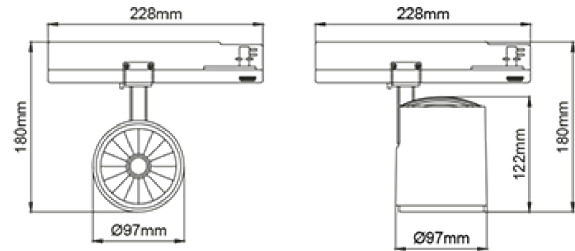

### SPECIFICATIONS

Lightsource Type:	LED (built in)
System Power [W]:	30W
CCT (Color Temperature):	2700K
CRI / Ra:	90
Lumen Output:	3770lm
Lumen LED (tc=25):	3800lm
Beam Angle:	40°
Lens (Diffuser):	Clear
Dimming:	None
System Voltage [V]:	230V 50Hz
Connection:	Track 3-Circuit
Mounting:	Ceiling, Track
Lifetime [h]:	L80B10: 50.000h
Lumen/W:	125lm/W
MacAdam (SDCM):	3
Color:	Grey
Length [mm]:	228mm
Height [mm]:	180mm
Width [mm]:	97mm
Weight [kg]:	1,1kg