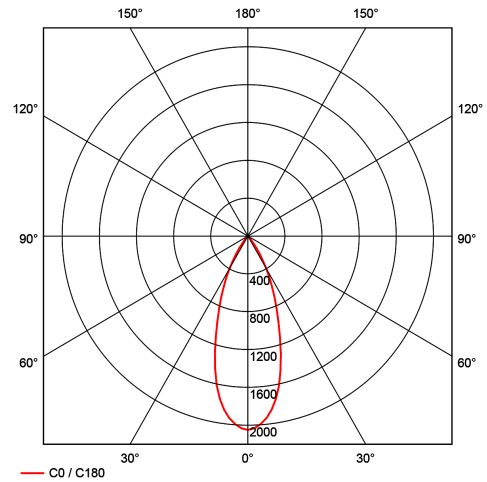

### SPECIFICATIONS

Lightsource Type:	LED (built in)
System Power [W]:	30W
CCT (Color Temperature):	2700K
CRI / Ra:	90
Lumen Output:	3770lm
Lumen LED (tc=25):	3800lm
Beam Angle:	40°
Lens (Diffuser):	Clear
Dimming:	None
System Voltage [V]:	230V 50Hz
Connection:	Track 3-Circuit
Mounting:	Ceiling, Track
Lifetime [h]:	L80B10: 50.000h
Lumen/W:	125lm/W
MacAdam (SDCM):	3
Color:	Grey
Length [mm]:	228mm
Height [mm]:	180mm
Width [mm]:	97mm
Weight [kg]:	1,1kg