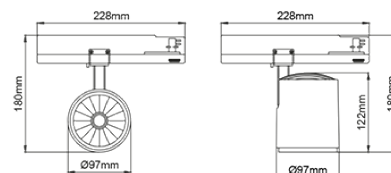

Lobus

7008-7-40-2

Lobus is a small and elegant spotlight for use in track lighting systems. This spotlight has very high lumen output per watt and this puts it in the top segment. The Lobus is very flexible, offering numerous adjustment possibilities making it easy to achieve the perfect light design in stores. The Lobus is available with three different reflectors and comes in three different colors.

Lightsource Type:	LED (built in)
System Power [W]:	30W
CCT (Color Temperature):	2700K
CRI / Ra:	90
Lumen Output:	3770lm
Lumen LED (tc=25):	3800lm
Beam Angle:	40°
Lens (Diffuser):	Clear
Dimming:	None
System Voltage [V]:	230V 50Hz
Connection:	Track 3-Circuit
Mounting:	Ceiling, Track
Lifetime [h]:	L80B10: 50.000h
Lumen/W:	125lm/W
MacAdam (SDCM):	3
Color:	Black
Length [mm]:	228mm
Height [mm]:	180mm
Width [mm]:	97mm
Weight [kg]:	1,1kg