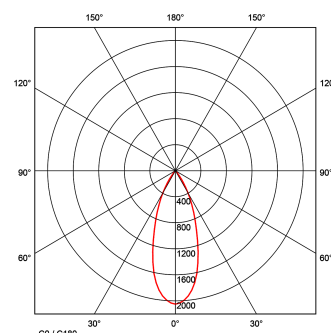

Lightsource Type:	LED (built in)
System Power [W]:	30W
CCT (Color Temperature):	2700K
CRI / Ra:	90
Lumen Output:	3770lm
Lumen LED (tc=25):	3800lm
Beam Angle:	40°
Lens (Diffuser):	Clear
Dimming:	None
System Voltage [V]:	230V 50Hz
Connection:	Track 3-Circuit
Mounting:	Ceiling, Track
Lifetime [h]:	L80B10: 50.000h
Lumen/W:	125lm/W
MacAdam (SDCM):	3
Color:	Black
Length [mm]:	228mm
Height [mm]:	180mm
Width [mm]:	97mm
Weight [kg]:	1,1kg