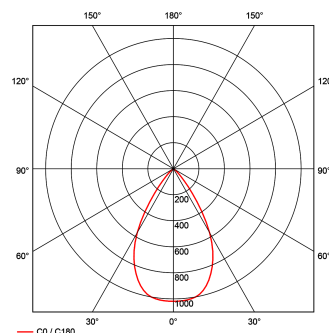

Lobus

7008-7-60-2

Lobus is a small and elegant spotlight for use in track lighting systems. This spotlight has very high lumen output per watt and this puts it in the top segment. The Lobus is very flexible, offering numerous adjustment possibilities making it easy to achieve the perfect light design in stores. The Lobus is available with three different reflectors and comes in three different colors.

Lightsource Type:	LED (built in)
System Power [W]:	30W
CCT (Color Temperature):	2700K
CRI / Ra:	90
Lumen Output:	3635lm
Lumen LED (tc=25):	3800lm
Beam Angle:	60°
Lens (Diffuser):	Clear
Dimming:	None
System Voltage [V]:	230V 50Hz
Connection:	Track 3-Circuit
Mounting:	Ceiling, Track
Lifetime [h]:	L80B10: 50.000h
Lumen/W:	121lm/W
MacAdam (SDCM):	3
Color:	Black
Length [mm]:	228mm
Height [mm]:	180mm
Width [mm]:	97mm
Weight [kg]:	1,1kg