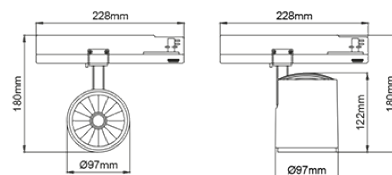

Lobus

7008-7-60-2

Lobus is a small and elegant spotlight for use in track lighting systems. This spotlight has very high lumen output per watt and this puts it in the top segment. The Lobus is very flexible, offering numerous adjustment possibilities making it easy to achieve the perfect light design in stores. The Lobus is available with three different reflectors and comes in three different colors.

Lightsource Type:	LED (built in)
System Power [W]:	30W
CCT (Color Temperature):	2700K
CRI / Ra:	90
Lumen Output:	3635lm
Lumen LED (tc=25):	3800lm
Beam Angle:	60°
Lens (Diffuser):	Clear
Dimming:	None
System Voltage [V]:	230V 50Hz
Connection:	Track 3-Circuit
Mounting:	Ceiling, Track
Lifetime [h]:	L80B10: 50.000h
Lumen/W:	121lm/W
MacAdam (SDCM):	3
Color:	Black
Length [mm]:	228mm
Height [mm]:	180mm
Width [mm]:	97mm
Weight [kg]:	1,1kg