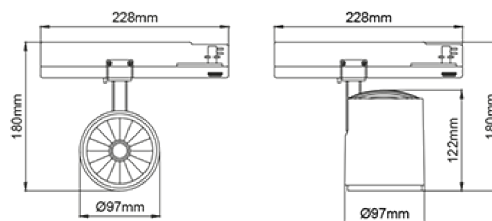

# Lobus BI

**PRODUCT NO.:**

7016-7-20-2

**LIGHT TECHNICAL**

Lightsource Type:	LED (built in)
Lumen Output:	2277
Lumen LED (tc=25):	2600
Beam Angle:	20°
CCT (Color Temperature):	Fresh Food
CRI / Ra:	80
Color Code:	Fresh Food
MacAdam (SDCM):	3
Lens (Diffuser):	Clear

**MOUNTING / CONNECTION**

Connection:	Track 3-Circuit
Mounting:	Ceiling, Track

**PRODUCT**

Ingress Protection:	IP20
Lifetime [h]:	L80B10: 50.000
Color:	Black
Length [mm]:	228
Height [mm]:	180
Width [mm]:	97
Weight [kg]:	1,1