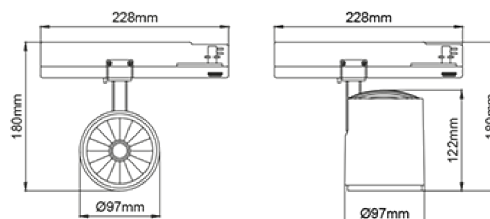

Lobus BI

PRODUCT NO.: 7016-7-40-3

LIGHT TECHNICAL

Lightsource Type:	LED (built in)
Lumen Output:	2316
Lumen LED (tc=25):	2600
Beam Angle:	40°
CCT (Color Temperature):	Fresh Food
CRI / Ra:	80
Color Code:	Fresh Food
MacAdam (SDCM):	3
Lens (Diffuser):	Clear

MOUNTING / CONNECTION

Connection:	Track 3-Circuit
Mounting:	Ceiling, Track

PRODUCT

Ingress Protection:	IP20
Lifetime [h]:	L80B10: 50.000
Color:	White
Length [mm]:	228
Height [mm]:	180
Width [mm]:	97
Weight [kg]:	1,1