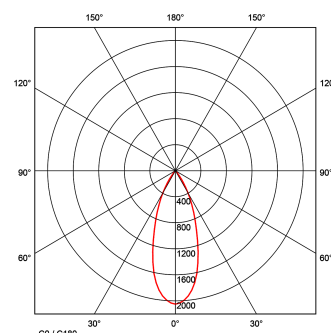

Lightsource Type:	LED (built in)
System Power [W]:	30W
CCT (Color Temperature):	Fresh Food
CRI / Ra:	80
Lumen Output:	2316lm
Lumen LED (tc=25):	2600lm
Beam Angle:	40°
Lens (Diffuser):	Clear
Dimming:	None
System Voltage [V]:	230V 50Hz
Connection:	Track 3-Circuit
Mounting:	Ceiling, Track
Lifetime [h]:	L80B10: 50.000h
Lumen/W:	77lm/W
MacAdam (SDCM):	3
Color:	White
Length [mm]:	228mm
Height [mm]:	180mm
Width [mm]:	97mm
Weight [kg]:	1,1kg