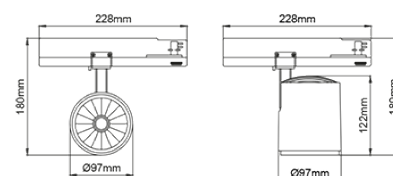

Lobus

7016-7-40-3

Lobus is a small and elegant spotlight for use in track lighting systems. This spotlight has very high lumen output per watt and this puts it in the top segment. The Lobus is very flexible, offering numerous adjustment possibilities making it easy to achieve the perfect light design in stores. The Lobus is available with three different reflectors and comes in three different colors.

Lightsource Type:	LED (built in)
System Power [W]:	30W
CCT (Color Temperature):	Fresh Food
CRI / Ra:	80
Lumen Output:	2316lm
Lumen LED (tc=25):	2600lm
Beam Angle:	40°
Lens (Diffuser):	Clear
Dimming:	None
System Voltage [V]:	230V 50Hz
Connection:	Track 3-Circuit
Mounting:	Ceiling, Track
Lifetime [h]:	L80B10: 50.000h
Lumen/W:	77lm/W
MacAdam (SDCM):	3
Color:	White
Length [mm]:	228mm
Height [mm]:	180mm
Width [mm]:	97mm
Weight [kg]:	1,1kg