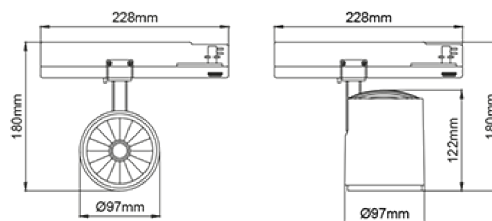

Lobus BI

PRODUCT NO.:

7016-7-60-2

LIGHT TECHNICAL

Lightsource Type:	LED (built in)
Lumen Output:	2233
Lumen LED (tc=25):	2600
Beam Angle:	60°
CCT (Color Temperature):	Fresh Food
CRI / Ra:	80
Color Code:	Fresh Food
MacAdam (SDCM):	3
Lens (Diffuser):	Clear

MOUNTING / CONNECTION

Connection:	Track 3-Circuit
Mounting:	Ceiling, Track

PRODUCT

Ingress Protection:	IP20
Lifetime [h]:	L80B10: 50.000
Color:	Black
Length [mm]:	228
Height [mm]:	180
Width [mm]:	97
Weight [kg]:	1,1