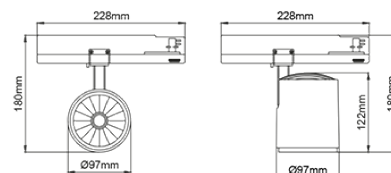

Lobus

7016-7-60-2

Lobus is a small and elegant spotlight for use in track lighting systems. This spotlight has very high lumen output per watt and this puts it in the top segment. The Lobus is very flexible, offering numerous adjustment possibilities making it easy to achieve the perfect light design in stores. The Lobus is available with three different reflectors and comes in three different colors.

| | |
|--------------------------|-----------------|
| Lightsource Type: | LED (built in) |
| System Power [W]: | 30W |
| CCT (Color Temperature): | Fresh Food |
| CRI / Ra: | 80 |
| Lumen Output: | 2233lm |
| Lumen LED (tc=25): | 2600lm |
| Beam Angle: | 60° |
| Lens (Diffuser): | Clear |
| Dimming: | None |
| System Voltage [V]: | 230V 50Hz |
| Connection: | Track 3-Circuit |
| Mounting: | Ceiling, Track |
| Lifetime [h]: | L80B10: 50.000h |
| Lumen/W: | 74lm/W |
| MacAdam (SDCM): | 3 |
| Color: | Black |
| Length [mm]: | 228mm |
| Height [mm]: | 180mm |
| Width [mm]: | 97mm |
| Weight [kg]: | 1,1kg |