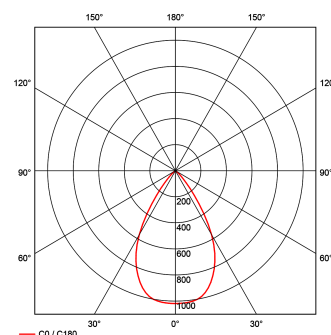

Lobus

7016-7-60-2

Lobus is a small and elegant spotlight for use in track lighting systems. This spotlight has very high lumen output per watt and this puts it in the top segment. The Lobus is very flexible, offering numerous adjustment possibilities making it easy to achieve the perfect light design in stores. The Lobus is available with three different reflectors and comes in three different colors.

| | |
|--------------------------|-----------------|
| Lightsource Type: | LED (built in) |
| System Power [W]: | 30W |
| CCT (Color Temperature): | Fresh Food |
| CRI / Ra: | 80 |
| Lumen Output: | 2233lm |
| Lumen LED (tc=25): | 2600lm |
| Beam Angle: | 60° |
| Lens (Diffuser): | Clear |
| Dimming: | None |
| System Voltage [V]: | 230V 50Hz |
| Connection: | Track 3-Circuit |
| Mounting: | Ceiling, Track |
| Lifetime [h]: | L80B10: 50.000h |
| Lumen/W: | 74lm/W |
| MacAdam (SDCM): | 3 |
| Color: | Black |
| Length [mm]: | 228mm |
| Height [mm]: | 180mm |
| Width [mm]: | 97mm |
| Weight [kg]: | 1,1kg |