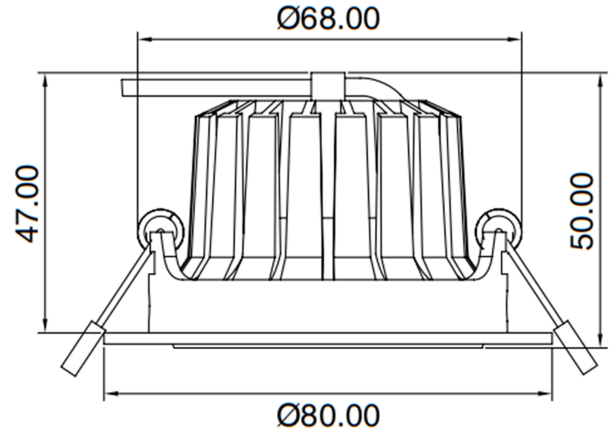

PRODUCT SHEET

Manto Adjustable 550lm 927 36° 8W WH Phasecut IP54

Art. no: 7050-36-3

Lighting Solutions

Manto Adjustable 550lm 927 36° 8W WH Phasecut IP5

68-74mm

A++

SPECIFICATIONS

System Power [W]:	8W
CCT (Color Temperature):	2700K
CRI / Ra:	90
Lumen Output:	550lm
Beam Angle:	36°
Lens (Diffuser):	Clear
Dimming:	Phase-Cut
System Voltage [V]:	230V 50Hz
Connection:	QuickConnect
Mounting:	Recessed, Ceiling
Cut-out [mm]:	Ø68-Ø74mm
Lifetime [h]:	L80B50: 50 000h
Lumen/W:	70lm/W
MacAdam (SDCM):	3
Color:	White
Height [mm]:	50mm
Width [mm]:	80mm
Weight [kg]:	0,27kg
To be recessed in insulation:	No

Manto Downlight has a cut-out Ø67-74mm that makes it perfect for retrofit to replace old halogen downlights with LED. The downlight is dimmable and can be tilted 25°. Driver included.