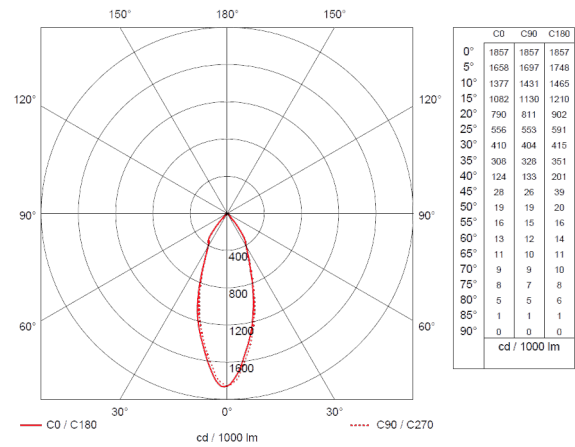

PRODUCT SHEET

Manto Adjustable 550lm 927 36° 8W WH Phasecut IP54

Art. no: 7050-36-3

Lighting Solutions

Manto Adjustable 550lm 927 36° 8W WH Phasecut IP5

68-74mm

A++

SPECIFICATIONS

System Power [W]:	8W
CCT (Color Temperature):	2700K
CRI / Ra:	90
Lumen Output:	550lm
Beam Angle:	36°
Lens (Diffuser):	Clear
Dimming:	Phase-Cut
System Voltage [V]:	230V 50Hz
Connection:	QuickConnect
Mounting:	Recessed, Ceiling
Cut-out [mm]:	Ø68-Ø74mm
Lifetime [h]:	L80B50: 50 000h
Lumen/W:	70lm/W
MacAdam (SDCM):	3
Color:	White
Height [mm]:	50mm
Width [mm]:	80mm
Weight [kg]:	0,27kg
To be recessed in insulation:	No