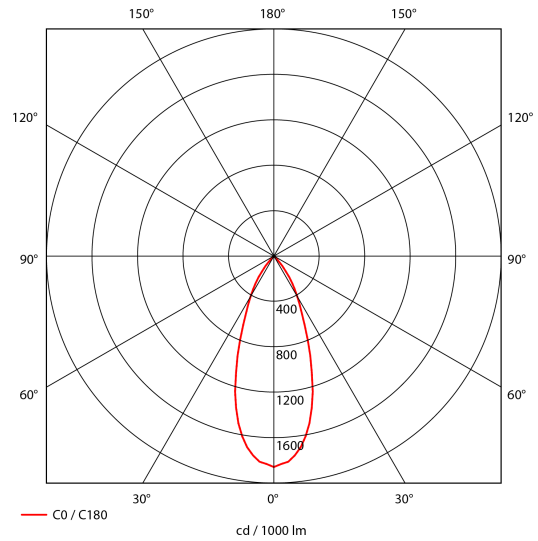

### SPECIFICATIONS

Lightsource Type: LED (built in)

System Power [W]: 21W

CCT (Color Temperature): 3000K

CRI / Ra: 80

Lumen Output: 2150lm

Lumen LED (tc=25): 2171lm

Beam Angle: 40°

Lens (Diffuser): Clear

Dimming: None

System Voltage [V]: 230V 50Hz

Mounting: Recessed

Cut-out [mm]: 176mm

Lifetime [h]: L80B10: 75 000h

Lumen/W: 102lm/W

Color: White

Height [mm]: 140mm

Width [mm]: 195mm

To be recessed in insulation: No

This series of IP44 downlights is named Auriga. Thanks to the IP44 rating the luminaire is very well suitable to outdoor use. Auriga is supplied with 2m cable for power connection.