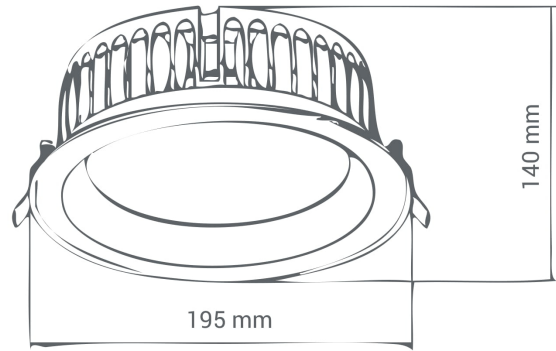

### SPECIFICATIONS

Lightsource Type: LED (built in)

System Power [W]: 21W

CCT (Color Temperature): 3000K

CRI / Ra: 80

Lumen Output: 2150lm

Lumen LED (tc=25): 2171lm

Beam Angle: 40°

Lens (Diffuser): Clear

Dimming: None

System Voltage [V]: 230V 50Hz

Mounting: Recessed

Cut-out [mm]: 176mm

Lifetime [h]: L80B10: 75 000h

Lumen/W: 102lm/W

Color: White

Height [mm]: 140mm

Width [mm]: 195mm

To be recessed in insulation: No

This series of IP44 downlights is named Auriga. Thanks to the IP44 rating the luminaire is very well suitable to outdoor use. Auriga is supplied with 2m cable for power connection.