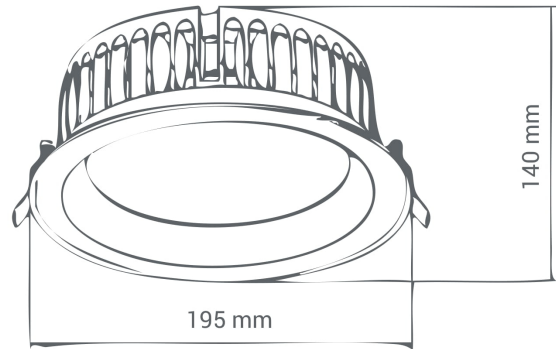

# Auriga

This series of IP44 downlights is named Auriga. Thanks to the IP44 rating the luminaire is very well suitable to outdoor use. Auriga is supplied with 2m cable for power connection.

### SPECIFICATIONS

Lightsource Type:	LED (built in)
System Power [W]:	31W
CCT (Color Temperature):	3000K
CRI / Ra:	80
Lumen LED (tc=25):	2700lm
Beam Angle:	24°
Lens (Diffuser):	Clear
Dimming:	None
System Voltage [V]:	230V 50Hz
Mounting:	Recessed
Cut-out [mm]:	176mm
Lifetime [h]:	L80B10: 75 000h
Color:	White
Height [mm]:	140mm
Width [mm]:	195mm
To be recessed in insulation:	No