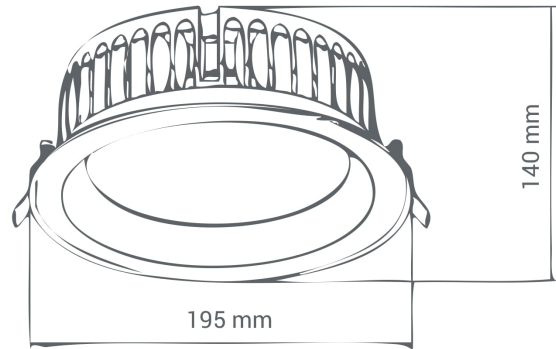

PRODUCT SHEET

Auriga

Art. no: 737-40-1-ddd

Lighting Solutions

Auriga

This series of IP44 downlights is named Auriga. Thanks to the IP44 rating the luminaire is very well suitable to outdoor use. Auriga is supplied with 2m cable for power connection.

SPECIFICATIONS

Lightsource Type:	LED (built in)
System Power [W]:	28W
CCT (Color Temperature):	3000K
CRI / Ra:	80
Lumen Output:	2700lm
Lumen LED (tc=25):	2700lm
Beam Angle:	40°
Lens (Diffuser):	Clear
Dimming:	DALI
System Voltage [V]:	230V 50Hz
Mounting:	Recessed
Cut-out [mm]:	176mm
Lifetime [h]:	L80B10: 75 000h
Lumen/W:	96lm/W
Color:	Grey
Height [mm]:	140mm
Width [mm]:	195mm
To be recessed in insulation:	No