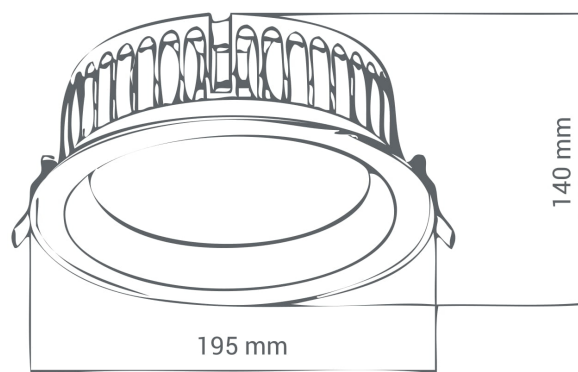

Auriga

737-40-1

This series of IP44 downlights is named Auriga. Thanks to the IP44 rating the luminaire is very well suitable to outdoor use. Auriga is supplied with 2m cable for power connection.

Lightsource Type:	LED (built in)
System Power [W]:	31W
CCT (Color Temperature):	3000K
CRI / Ra:	80
Lumen Output:	2700lm
Lumen LED (tc=25):	2700lm
Beam Angle:	40°
Lens (Diffuser):	Clear
Dimming:	None
System Voltage [V]:	230V 50Hz
Mounting:	Recessed
Cut-out [mm]:	176mm
Lifetime [h]:	L80B10: 75 000h
Lumen/W:	87lm/W
Color:	Grey
Height [mm]:	140mm
Width [mm]:	195mm
To be recessed in insulation:	No