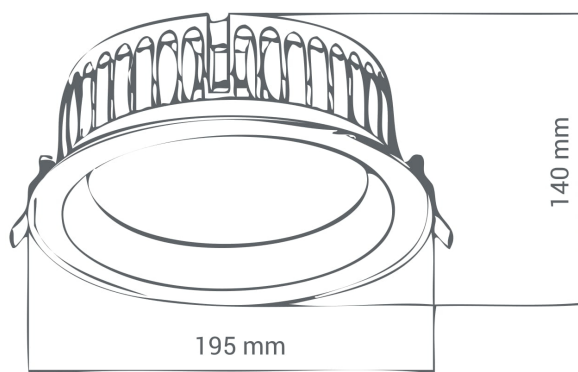

Auriga

737-40-2

This series of IP44 downlights is named Auriga. Thanks to the IP44 rating the luminaire is very well suitable to outdoor use. Auriga is supplied with 2m cable for power connection.

Lightsource Type:	LED (built in)
System Power [W]:	31W
CCT (Color Temperature):	3000K
CRI / Ra:	80
Lumen Output:	2700lm
Lumen LED (tc=25):	2700lm
Beam Angle:	40°
Lens (Diffuser):	Clear
Dimming:	None
System Voltage [V]:	230V 50Hz
Mounting:	Recessed
Cut-out [mm]:	176mm
Lifetime [h]:	L80B10: 75 000h
Lumen/W:	87lm/W
Color:	Black
Height [mm]:	140mm
Width [mm]:	195mm
To be recessed in insulation:	No