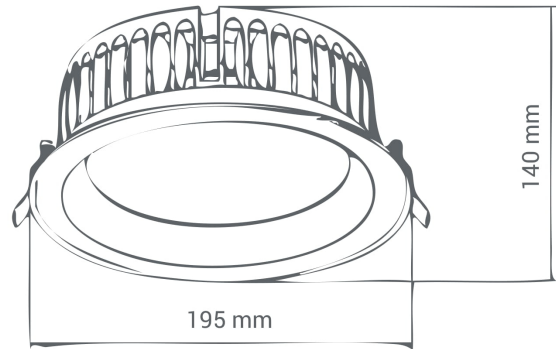

PRODUCT SHEET

Auriga

Art. no: 737-40-3

Lighting Solutions

Auriga

This series of IP44 downlights is named Auriga. Thanks to the IP44 rating the luminaire is very well suitable to outdoor use. Auriga is supplied with 2m cable for power connection.

SPECIFICATIONS

Lightsource Type:	LED (built in)
System Power [W]:	31W
CCT (Color Temperature):	3000K
CRI / Ra:	80
Lumen Output:	2700lm
Lumen LED (tc=25):	2700lm
Beam Angle:	40°
Lens (Diffuser):	Clear
Dimming:	None
System Voltage [V]:	230V 50Hz
Mounting:	Recessed
Cut-out [mm]:	176mm
Lifetime [h]:	L80B10: 75 000h
Lumen/W:	87lm/W
Color:	White
Height [mm]:	140mm
Width [mm]:	195mm
To be recessed in insulation:	No