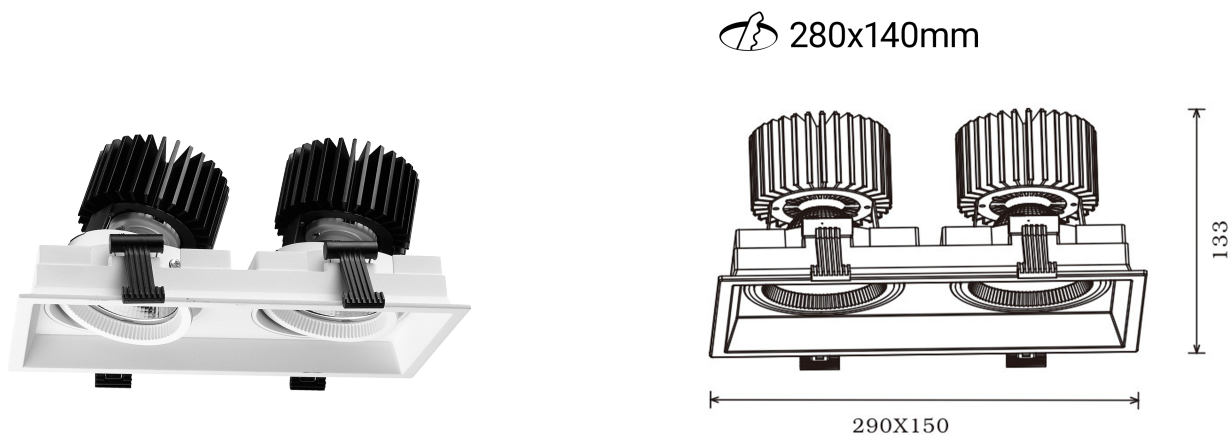

Quadro Double

PRODUCT NO.:

75201-20-3

LIGHT TECHNICAL

Lumen LED (tc=25):	7500
Beam Angle:	20°
CCT (Color Temperature):	3000
CRI / Ra:	90
Color Code:	930
MacAdam (SDCM):	3
Lens (Diffuser):	Clear

MOUNTING / CONNECTION

Connection:	18i3 Quick connection
Cut-out [mm]:	280x140
Mounting:	Ceiling

PRODUCT

To be recessed in insulation:	No
Ingress Protection:	IP20
Lifetime [h]:	L80B10: 50.000
Color:	White
Length [mm]:	290
Height [mm]:	133
Width [mm]:	150
Weight [kg]:	2