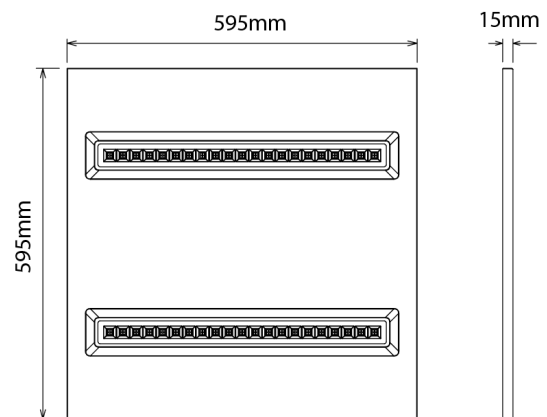

Relax Par

798-02-3

The Relax Par is an interior light fixture designed for recessed installation in suspended ceilings. It is designed with a Louvre front cover in order to achieve less glare and thereby giving a better impression of the light. The Relax Par is equipped with a 18i3 connector and is available in 3 different models, with a variety of connector options.

Lyskilde :	LED (built in)
Systemeffekt [W]:	46W
Fargetemperatur [K]:	3000K
Fargegjengivelse [CRI/Ra]:	80
Lumen LED (tc=25):	5040lm
Optikk:	Louvre
Dimmetype:	None
Spenning [V]:	230V 50Hz
Tilkobling:	18i3 Quick connection
Montering:	Tak, Innfelt
Lumen/W:	0lm/W
Farge :	White
Lengde [mm]:	595mm
Høyde [mm]:	85mm
Bredde [mm]:	595mm