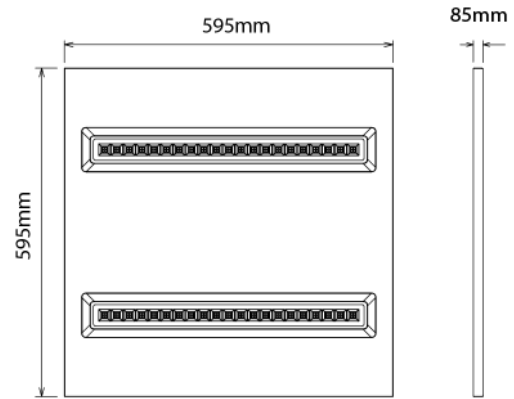

PRODUCT SHEET

Relax Par

Art. no: 799-2-02-3

Lighting Solutions

Relax Par

The Relax Par is an interior light fixture designed for recessed installation in suspended ceilings. It is designed with a Louvre front cover in order to achieve less glare and thereby giving a better impression of the light. The Relax Par is equipped with a 18i3 connector and is available in 3 different models, with a variety of connector options.

SPECIFICATIONS	
Lightsource Type:	LED (built in)
System Power [W]:	39W
CCT (Color Temperature):	4000K
CRI / Ra:	80
Lumen LED (tc=25):	6800lm
Lens (Diffuser):	Louvre
Dimming:	None
System Voltage [V]:	230V 50Hz
Connection:	18i3 Quick connection
Mounting:	Recessed, Ceiling
Lumen/W:	0lm/W
Color:	White
Length [mm]:	595mm
Height [mm]:	85mm
Width [mm]:	595mm