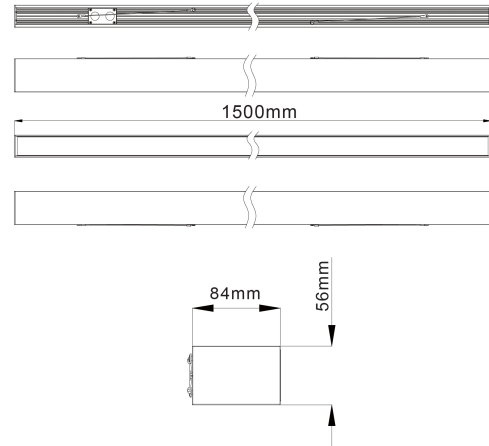

# Ledline

LEDline is a modern linear LED system for seamless lighting. It is based on modular chassis details allowing for seamless extensions through both straight connectors, 90 degrees corners and X-crosses. This allows light designers to make tailor fit lighting systems in an easy manner. The chassis details assure easy installation without failures. Add 1 pc 8050-05 for each mains supply (each row or standalone). Also add mounting accessories.

SPECIFICATIONS	
System Power [W]:	50W
CCT (Color Temperature):	3000K
CRI / Ra:	80
Lumen Output:	4090lm
Lumen LED (tc=25):	4900lm
Beam Angle:	110
Lens (Diffuser):	Opal
Dimming:	None
System Voltage [V]:	230V 50Hz
Connection:	LEDLine 5-pin
Mounting:	Recessed, Surface, Ceiling, Pendant
Lifetime [h]:	L70B50: 50 000h
Lumen/W:	82lm/W
Color:	Black
Length [mm]:	1500mm
Height [mm]:	84mm
Width [mm]:	56mm
Weight [kg]:	4,1kg