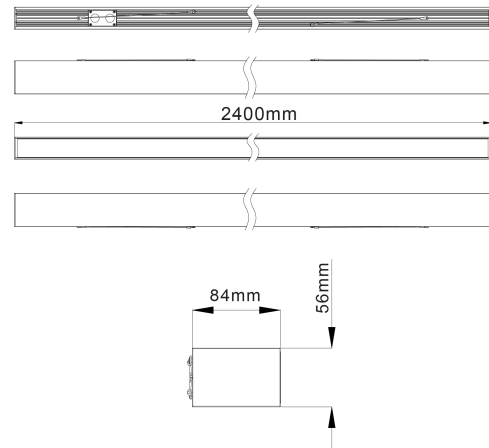

PRODUCT SHEET

Ledline

Art. no: 805004-2-ddd

Lighting Solutions

Ledline

SPECIFICATIONS	
System Power [W]:	75W
CCT (Color Temperature):	3000K
CRI / Ra:	80
Lumen Output:	5950lm
Lumen LED (tc=25):	7100lm
Beam Angle:	110
Lens (Diffuser):	Opal
Dimming:	DALI
System Voltage [V]:	230V 50Hz
Connection:	LEDLine 5-pin
Mounting:	Recessed, Surface, Ceiling, Pendant
Lumen/W:	80lm/W
Color:	Black
Length [mm]:	2400mm
Height [mm]:	84mm
Width [mm]:	56mm
Weight [kg]:	6,6kg

LEDline is a modern linear LED system for seamless lighting. It is based on modular chassis details allowing for seamless extensions through both straight connectors, 90 degrees corners and X-crosses. This allows light designers to make tailor fit lighting systems in an easy manner. The chassis details assure easy installation without failures. Add 1 pc 8050-05 for each mains supply (each row or standalone). Also add mounting accessories.