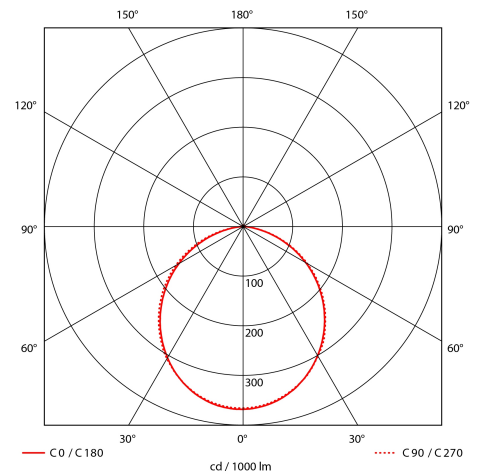

PRODUCT SHEET

Ledline

Art. no: 805004-2-ddd

Lighting Solutions

Ledline

SPECIFICATIONS	
System Power [W]:	75W
CCT (Color Temperature):	3000K
CRI / Ra:	80
Lumen Output:	5950lm
Lumen LED (tc=25):	7100lm
Beam Angle:	110
Lens (Diffuser):	Opal
Dimming:	DALI
System Voltage [V]:	230V 50Hz
Connection:	LEDLine 5-pin
Mounting:	Recessed, Surface, Ceiling, Pendant
Lumen/W:	80lm/W
Color:	Black
Length [mm]:	2400mm
Height [mm]:	84mm
Width [mm]:	56mm
Weight [kg]:	6,6kg