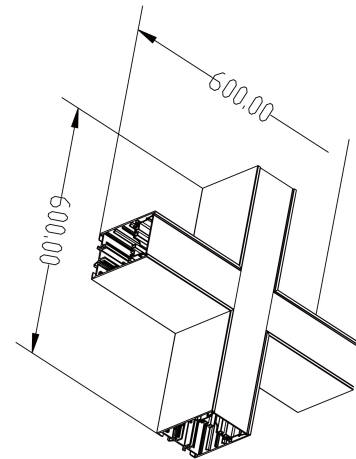

PRODUCT SHEET

Ledline

Art. no: 805008-2-ddd

Lighting Solutions

Ledline

LEDline is a modern linear LED system for seamless lighting. It is based on modular chassis details allowing for seamless extensions through both straight connectors, 90 degrees corners and X-crosses. This allows light designers to make tailor fit lighting systems in an easy manner. The chassis details assure easy installation without failures. Add 1 pc 8050-05 for each mains supply (each row or standalone). Also add mounting accessories.

SPECIFICATIONS

System Power [W]:	40W
CCT (Color Temperature):	3000K
CRI / Ra:	80
Lumen Output:	3650lm
Lumen LED (tc=25):	4400lm
Beam Angle:	110
Lens (Diffuser):	Opal
Dimming:	DALI
System Voltage [V]:	230V 50Hz
Connection:	LEDLine 5-pin
Mounting:	Recessed, Surface, Ceiling, Pendant
Lumen/W:	92lm/W
Color:	Black
Length [mm]:	600mm
Height [mm]:	84mm
Width [mm]:	600mm
Weight [kg]:	3,68kg