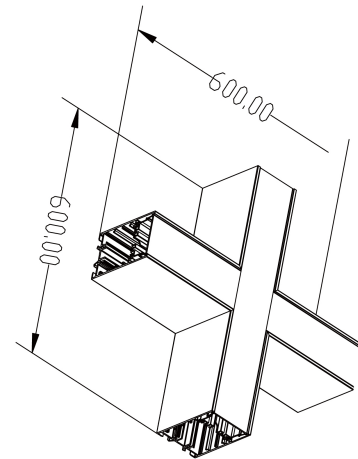

PRODUCT SHEET

Ledline

Art. no: 805008-3-ddd

Lighting Solutions

Ledline

LEDline is a modern linear LED system for seamless lighting. It is based on modular chassis details allowing for seamless extensions through both straight connectors, 90 degrees corners and X-crosses. This allows light designers to make tailor fit lighting systems in an easy manner. The chassis details assure easy installation without failures. Add 1 pc 8050-05 for each mains supply (each row or standalone). Also add mounting accessories.

SPECIFICATIONS

System Power [W]:	40W
CCT (Color Temperature):	3000K
CRI / Ra:	80
Lumen Output:	3650lm
Lumen LED (tc=25):	4400lm
Beam Angle:	110
Lens (Diffuser):	Opal
Dimming:	DALI
System Voltage [V]:	230V 50Hz
Connection:	LEDLine 5-pin
Mounting:	Recessed, Surface, Ceiling, Pendant
Lumen/W:	92lm/W
Color:	White
Length [mm]:	600mm
Height [mm]:	84mm
Width [mm]:	600mm
Weight [kg]:	3,68kg