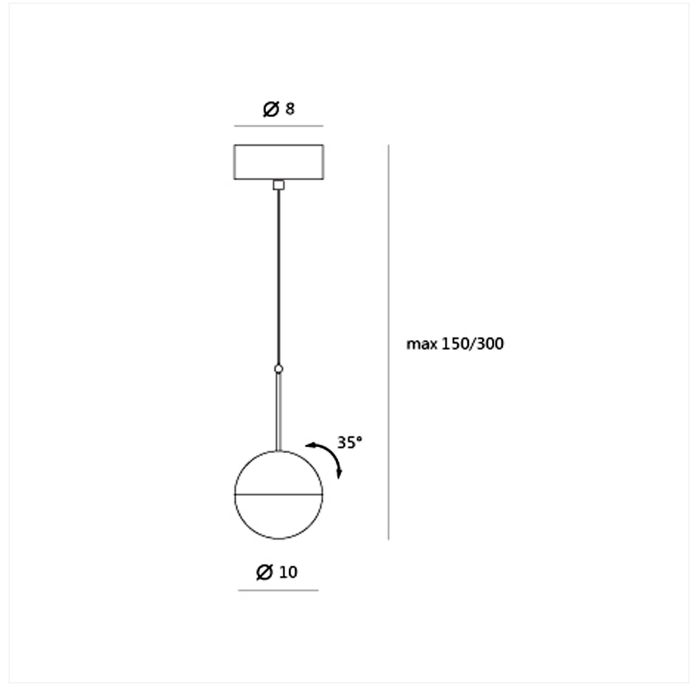

FDV SPEC SHEET

Dora 1 Pend LED 550lm 930 6,5W L10/W10/ Dim Matt Black
Art. no: SLD-1010P-Black

Lighting Solutions

Dora 1 Pend LED 550lm 930 6,5W L10/W10/ Dim Matt

Art. no: SLD-1010P-Black

LIGHT TECHNICAL	
Lumen Output:	251
Lumen LED (tc=25):	550
CCT (Color Temperature):	3000
CRI / Ra:	90
Color Code:	930
Lens (Diffuser):	Clear

MOUNTING / CONNECTION	
Connection:	Cable 3m
Mounting:	Ceiling, Pendant

PRODUCT	
Ingress Protection:	IP20
Color:	Black
Width [mm]:	100

ELECTRICAL DATA	
Dimming:	Phase-Cut
System Power [W]:	6,5
System Voltage [V]:	230V 50Hz
Socket / Cap-Base:	N/A