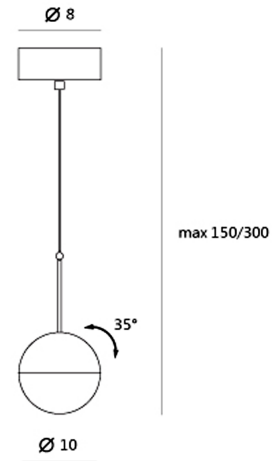

PRODUCT SHEET

Dora 1 Pend LED 550lm 930 6,5W L10/W10/ Dim Matt Black
Art. no: SLD-1010P-Black

Lighting Solutions

Dora 1 Pend LED 550lm 930 6,5W L10/W10/ Dim Matt

SPECIFICATIONS

System Power [W]:	6,5W
CCT (Color Temperature):	3000K
CRI / Ra:	90
Lumen Output:	251lm
Lumen LED (tc=25):	550lm
Lens (Diffuser):	Clear
Dimming:	Phase-Cut
System Voltage [V]:	230V 50Hz
Connection:	Cable 3m
Mounting:	Ceiling, Pendant
Color:	Black
Width [mm]:	100mm