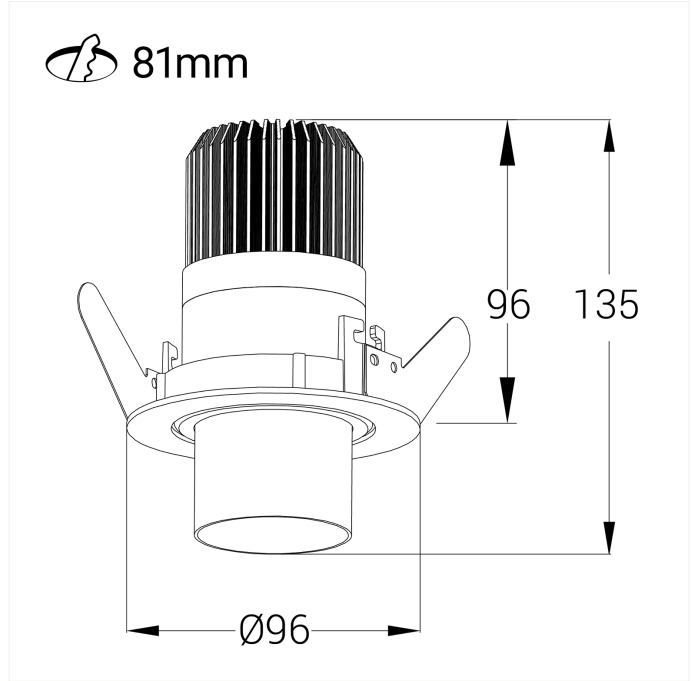

# Zoom Recessed

Zoom Recessed, is relatively small downlight with a cut-out size of Ø81mm. The unique zoom patent makes it possible to vary the beam angle between 5 - and 60 degrees making this model highly versatile. The Zoom Recessed is available in both 2700 and 3000 Kelvin and is made from robust die-cast aluminum. Please see the table for technical details.