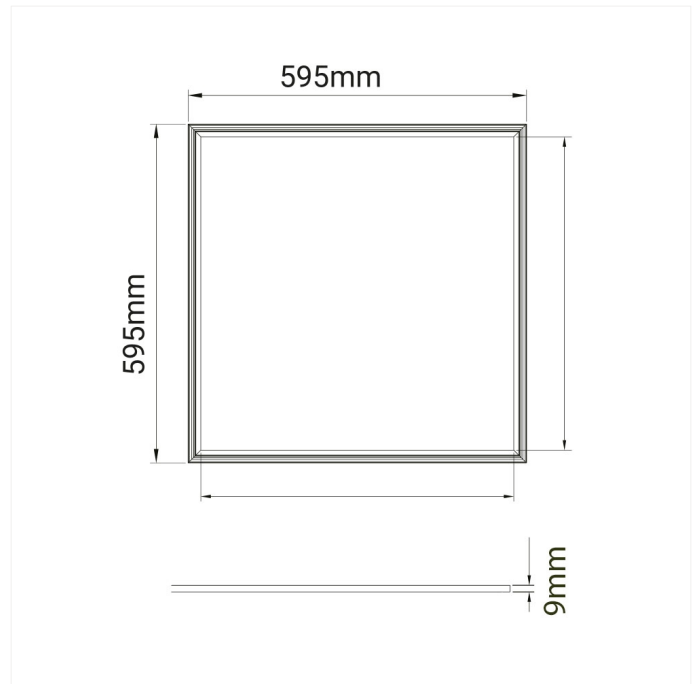

FDV SPEC SHEET

Panel

Art. no: 0380-01-3

Lighting Solutions

Panel

Art. no: 0380-01-3

LIGHT TECHNICAL

Lightsource Type:	LED (built in)
Lumen Output:	6200
Lumen LED (tc=25):	8300
Beam Angle:	110°
CCT (Color Temperature):	4000
CRI / Ra:	80
Color Code:	840
Lens (Diffuser):	Opal
UGR (<=):	20

MOUNTING / CONNECTION

Connection:	EPN0024
Mounting:	Ceiling, Recessed

ELECTRICAL DATA

Dimming:	Depending on Driver
System Power [W]:	56
System Voltage [V]:	230V 50Hz
Protection Class:	2
Max load pr circuit - B10:	14
Max load pr circuit - B16:	24
Max load pr circuit - C10:	24
Max load pr circuit - C16:	40
Inrush current I _{max} [A]:	25
Inrush current time [μs]:	150

FDV SPEC SHEET

Panel

Art. no: 0380-01-3

Lighting Solutions

PRODUCT

Ingress Protection:	IP40
Impact Protection:	IK05
Operating Temperature [°C]:	-
Color:	White
Length [mm]:	595
Height [mm]:	9
Width [mm]:	595