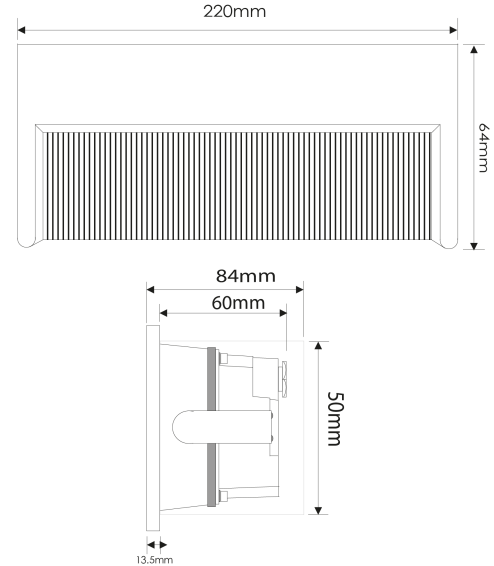

PRODUCT SHEET

Altais 400lm 830 55° 6W Quickconnect Dark Grey
Art. no: 2485-55-7

Lighting Solutions

Altais 400lm 830 55° 6W Quickconnect Dark Grey

SPECIFICATIONS

System Power [W]:	6W
CCT (Color Temperature):	3000K
CRI / Ra:	80
Lumen Output:	262lm
Lumen LED (tc=25):	400lm
Beam Angle:	55
Lens (Diffuser):	Clear
Dimming:	None
System Voltage [V]:	230V 50Hz
Connection:	QuickConnect
Mounting:	Recessed, Wall
Cut-out [mm]:	212x55mm
Lumen/W:	44lm/W
Length [mm]:	220mm
Height [mm]:	64mm
Width [mm]:	84mm
Weight [kg]:	0,58kg