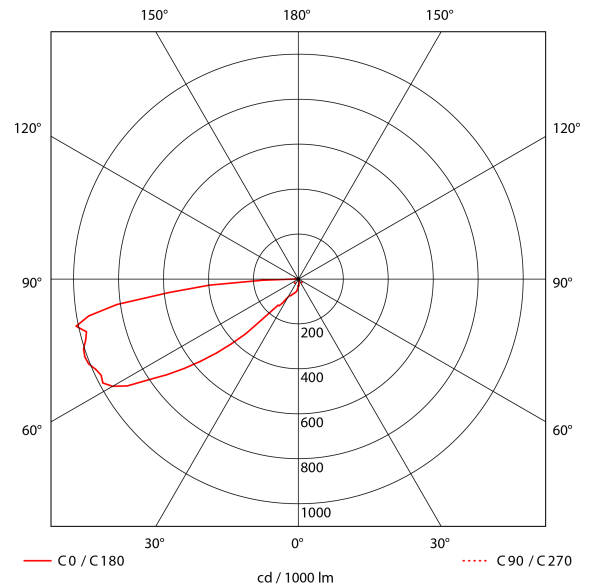

PRODUCT SHEET

Altais 400lm 830 55° 6W Quickconnect Dark Grey
Art. no: 2485-55-7

Lighting Solutions

Altais 400lm 830 55° 6W Quickconnect Dark Grey

SPECIFICATIONS

System Power [W]:	6W
CCT (Color Temperature):	3000K
CRI / Ra:	80
Lumen Output:	262lm
Lumen LED (tc=25):	400lm
Beam Angle:	55
Lens (Diffuser):	Clear
Dimming:	None
System Voltage [V]:	230V 50Hz
Connection:	QuickConnect
Mounting:	Recessed, Wall
Cut-out [mm]:	212x55mm
Lumen/W:	44lm/W
Length [mm]:	220mm
Height [mm]:	64mm
Width [mm]:	84mm
Weight [kg]:	0,58kg