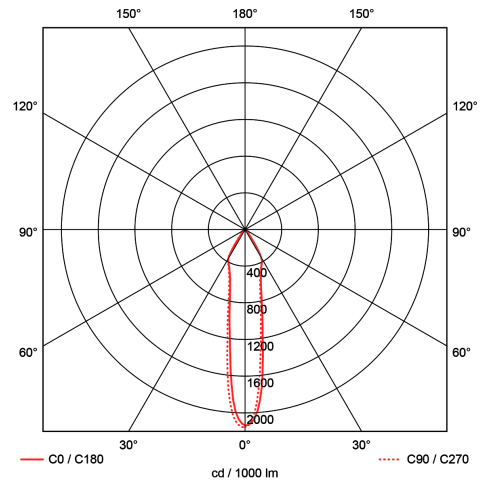

### SPECIFICATIONS

Lightsource Type:	LED (built in)
System Power [W]:	14,5W
CCT (Color Temperature):	3000K
CRI / Ra:	90
Lumen Output:	1475lm
Lumen LED (tc=25):	1550lm
Beam Angle:	18°
Lens (Diffuser):	Clear
Dimming:	Phase-Cut
System Voltage [V]:	230V 50Hz
Connection:	Terminal
Mounting:	Recessed, Ceiling
Cut-out [mm]:	Ø51mm
Lifetime [h]:	L80B10: 55 000h
Color:	Black
Length [mm]:	148mm
Width [mm]:	60mm
Diameter [mm]:	60mm
To be recessed in insulation:	No