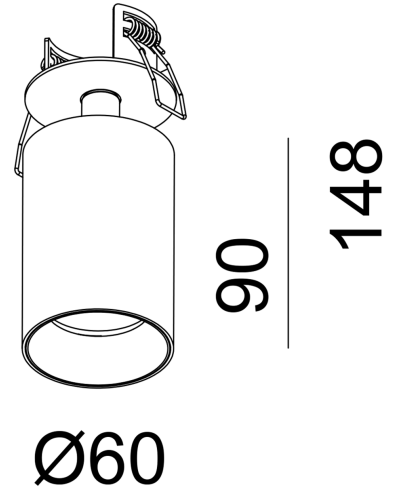

## PRODUCT SHEET

Tania Mini Basic  
Art. no: 3560-18-2

Lighting Solutions

# Tania Mini Basic

51mm

### SPECIFICATIONS

Lightsource Type:	LED (built in)
System Power [W]:	14,5W
CCT (Color Temperature):	3000K
CRI / Ra:	90
Lumen Output:	1475lm
Lumen LED (tc=25):	1550lm
Beam Angle:	18°
Lens (Diffuser):	Clear
Dimming:	Phase-Cut
System Voltage [V]:	230V 50Hz
Connection:	Terminal
Mounting:	Recessed, Ceiling
Cut-out [mm]:	Ø51mm
Lifetime [h]:	L80B10: 55 000h
Color:	Black
Length [mm]:	148mm
Width [mm]:	60mm
Diameter [mm]:	60mm
To be recessed in insulation:	No