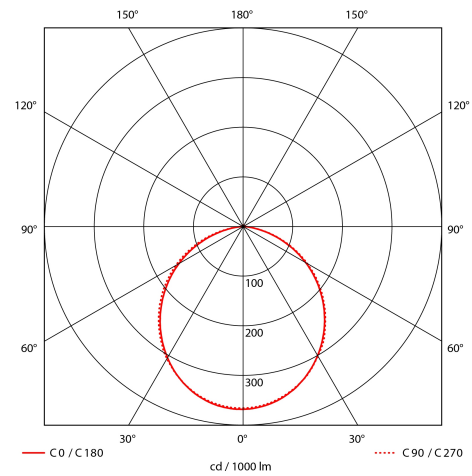

PRODUCT SHEET

Ledline

Art. no: 805004-3-ddd

Lighting Solutions

Ledline

SPECIFICATIONS	
System Power [W]:	75W
CCT (Color Temperature):	3000K
CRI / Ra:	80
Lumen Output:	5950lm
Lumen LED (tc=25):	7100lm
Beam Angle:	110
Lens (Diffuser):	Opal
Dimming:	DALI
System Voltage [V]:	230V 50Hz
Connection:	LEDLine 5-pin
Mounting:	Recessed, Surface, Ceiling, Pendant
Lifetime [h]:	L80B50: 50 000h
Lumen/W:	80lm/W
Color:	White
Length [mm]:	2400mm
Height [mm]:	84mm
Width [mm]:	56mm
Weight [kg]:	6,6kg