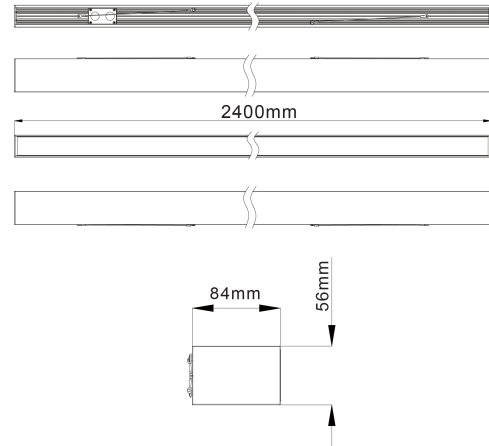

PRODUCT SHEET

Ledline

Art. no: 805004-3-ddd

Lighting Solutions

Ledline

SPECIFICATIONS	
System Power [W]:	75W
CCT (Color Temperature):	3000K
CRI / Ra:	80
Lumen Output:	5950lm
Lumen LED (tc=25):	7100lm
Beam Angle:	110
Lens (Diffuser):	Opal
Dimming:	DALI
System Voltage [V]:	230V 50Hz
Connection:	LEDLine 5-pin
Mounting:	Recessed, Surface, Ceiling, Pendant
Lifetime [h]:	L80B50: 50 000h
Lumen/W:	80lm/W
Color:	White
Length [mm]:	2400mm
Height [mm]:	84mm
Width [mm]:	56mm
Weight [kg]:	6,6kg

LEDline is a modern linear LED system for seamless lighting. It is based on modular chassis details allowing for seamless extensions through both straight connectors, 90 degrees corners and X-crosses. This allows light designers to make tailor fit lighting systems in an easy manner. The chassis details assure easy installation without failures. Add 1 pc 8050-05 for each mains supply (each row or standalone). Also add mounting accessories.