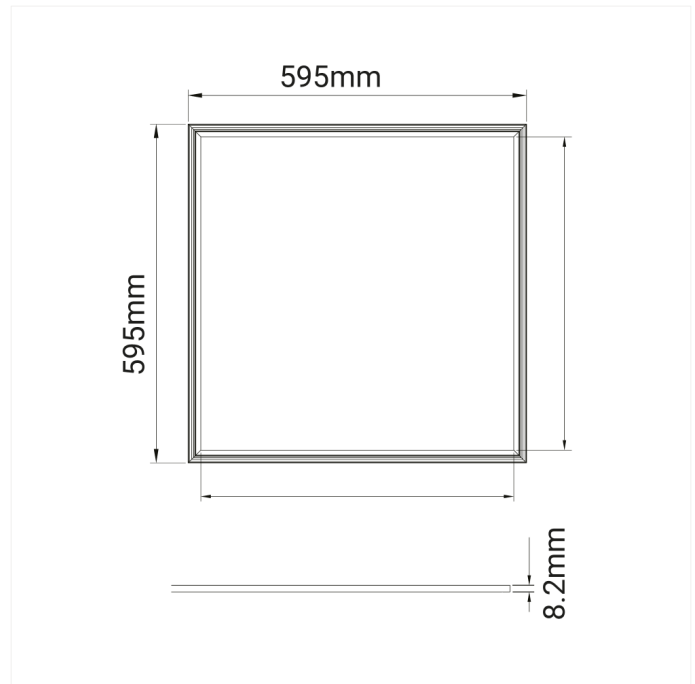

FDV SPEC SHEET

Panel

Art. no: 0330-3-01-3

Lighting Solutions

Panel

Art. no: 0330-3-01-3

LIGHT TECHNICAL

Lightsource Type:	LED (built in)
Lumen Output:	3811
Lumen LED (tc=25):	4500
Beam Angle:	110°
CCT (Color Temperature):	3000
CRI / Ra:	80
Color Code:	830
MacAdam (SDCM):	3
Lens (Diffuser):	Opal

MOUNTING / CONNECTION

Connection:	EPN0024
Mounting:	Recessed, Ceiling

ELECTRICAL DATA

Dimming:	Depending on Driver
System Power [W]:	36
System Voltage [V]:	230V 50Hz
Protection Class:	2
Max load pr circuit - B10:	14
Max load pr circuit - B16:	24
Max load pr circuit - C10:	24
Max load pr circuit - C16:	40
Inrush current I _{max} [A]:	25
Inrush current time [μs]:	150
Current Output [mA]:	900

FDV SPEC SHEET

Panel

Art. no: 0330-3-01-3

Lighting Solutions

PRODUCT

Ingress Protection:	IP40
Impact Protection:	IK05
Operating Temperature [°C]:	-
Lifetime [h]:	L80B50: 100 000
Color:	White
Length [mm]:	595
Height [mm]:	8,2
Width [mm]:	595
Weight [kg]:	2,97