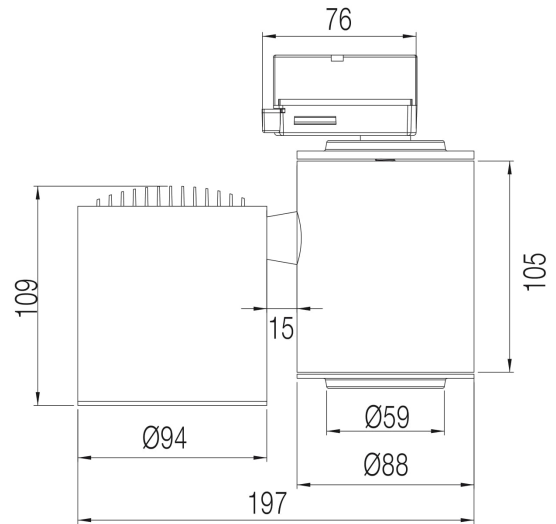

PRODUCT SHEET

Tube

Art. no: 30848-30-2

Lighting Solutions

Tube

SPECIFICATIONS

Lightsource Type:	LED (built in)
System Power [W]:	26W
CCT (Color Temperature):	Arctic White
CRI / Ra:	95
Lumen LED (tc=25):	2360lm
Beam Angle:	30
Lens (Diffuser):	Clear
Dimming:	None
System Voltage [V]:	230V 50Hz
Connection:	Track 3-Circuit
Mounting:	Track
Lifetime [h]:	L80B50: 50 000h
Color:	Black
Height [mm]:	197mm
Width [mm]:	94mm