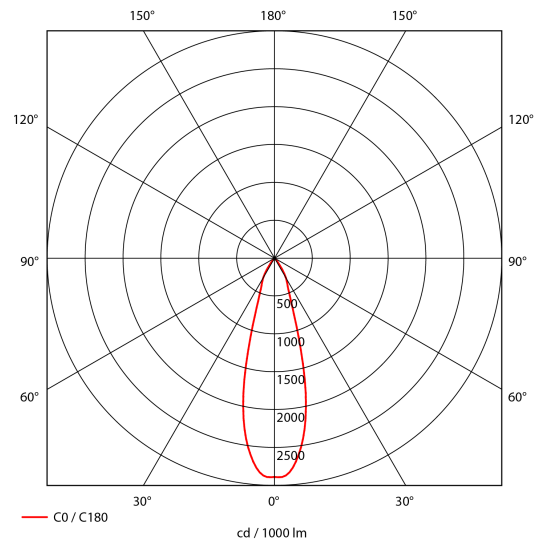

PRODUCT SHEET

Tube

Art. no: 30848-30-2

Lighting Solutions

Tube

SPECIFICATIONS

Lightsource Type:	LED (built in)
System Power [W]:	26W
CCT (Color Temperature):	Arctic White
CRI / Ra:	95
Lumen LED (tc=25):	2360lm
Beam Angle:	30
Lens (Diffuser):	Clear
Dimming:	None
System Voltage [V]:	230V 50Hz
Connection:	Track 3-Circuit
Mounting:	Track
Lifetime [h]:	L80B50: 50 000h
Color:	Black
Height [mm]:	197mm
Width [mm]:	94mm

The Tube with its very modern design has rapidly become a favorite amongst designers. This model has a high efficiency reflector producing a lot of light at a very modest level of power consumption. The Tube is very flexible and offers great possibilities for true designers light in stores.