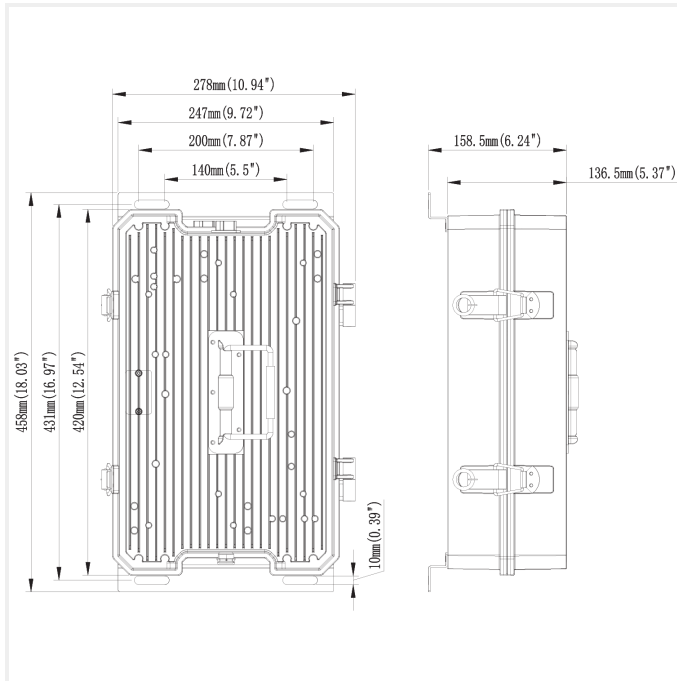

PRODUCT SHEET

X-Grin Driver Box for 1200W

Art. no: 8090

Lighting Solutions

X-Grin Driver Box for 1200W

X-Grin driver box (two driver fit in one driver box). Wind force (EPA) [m2]: 0,12m2.

SPECIFICATIONS

Color:	Black
Length:	278mm
Height:	158,5mm
Width:	458mm