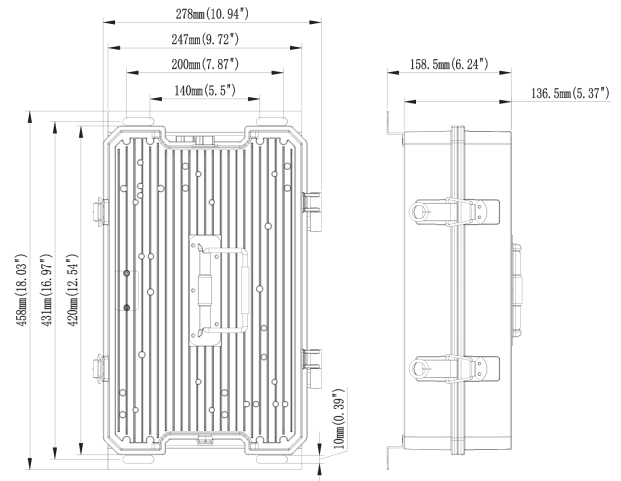

PRODUCT SHEET

X-Grin Driver Box for 1200W

Art. no: 8090

Lighting Solutions

X-Grin Driver Box for 1200W

X-Grin driver box (two driver fit in one driver box). Wind force (EPA) [m2]: 0,12m2.

SPECIFICATIONS

Color:	Black
Length:	278mm
Height:	158,5mm
Width:	458mm