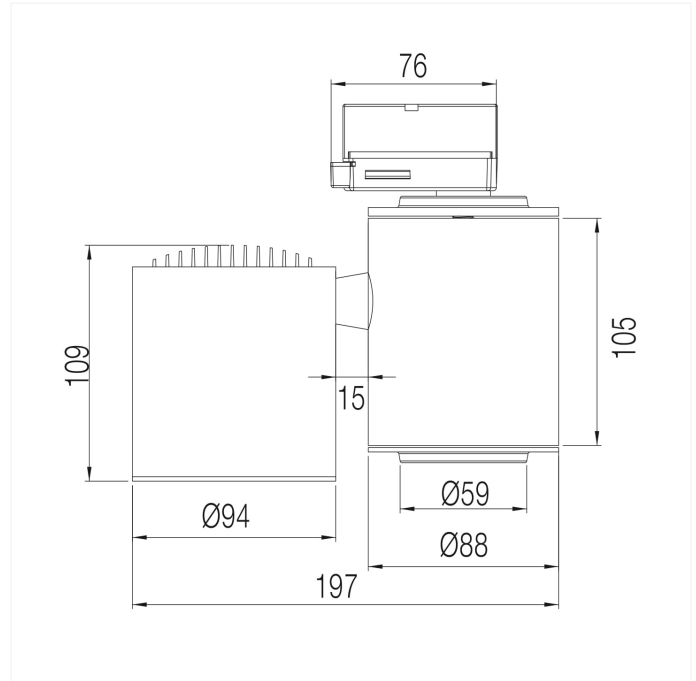

## FDV SPEC SHEET

Tube

Art. no: 30848-30-2

Lighting Solutions

## Tube

Art. no: 30848-30-2

### LIGHT TECHNICAL

Lightsource Type:	LED (built in)
Lumen LED (tc=25):	2360
Beam Angle:	30
CCT (Color Temperature):	Arctic White
CRI / Ra:	95
Color Code:	Arctic White
Lens (Diffuser):	Clear

### PRODUCT

Ingress Protection:	IP20
Lifetime [h]:	L80B50: 50 000
Color:	Black
Height [mm]:	197
Width [mm]:	94