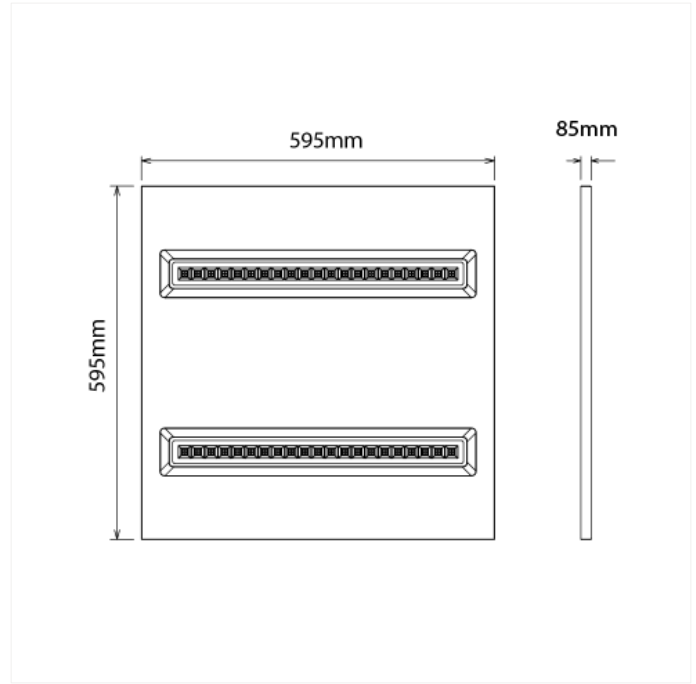

FDV SPEC SHEET

Relax Par

Art. no: 797-2-02-3

Lighting Solutions

Relax Par

Art. no: 797-2-02-3

LIGHT TECHNICAL

Lightsource Type:	LED (built in)
Lumen LED (tc=25):	6450
CCT (Color Temperature):	2700
CRI / Ra:	80
Color Code:	827
Lens (Diffuser):	Louvre

MOUNTING / CONNECTION

Connection:	18i3 Quick connection
Mounting:	Recessed, Ceiling

PRODUCT

Ingress Protection:	IP20
Color:	White
Length [mm]:	595
Height [mm]:	85
Width [mm]:	595

ELECTRICAL DATA

Dimming:	None
System Power [W]:	39
System Voltage [V]:	230V 50Hz
Protection Class:	1
Max load pr circuit - B10:	21
Max load pr circuit - B16:	34
Max load pr circuit - C10:	35
Max load pr circuit - C16:	57
Leakage current [mA]:	0,3
Inrush current I_{max} [A]:	23
Inrush current time [µs]:	176
Socket / Cap-Base:	N/A