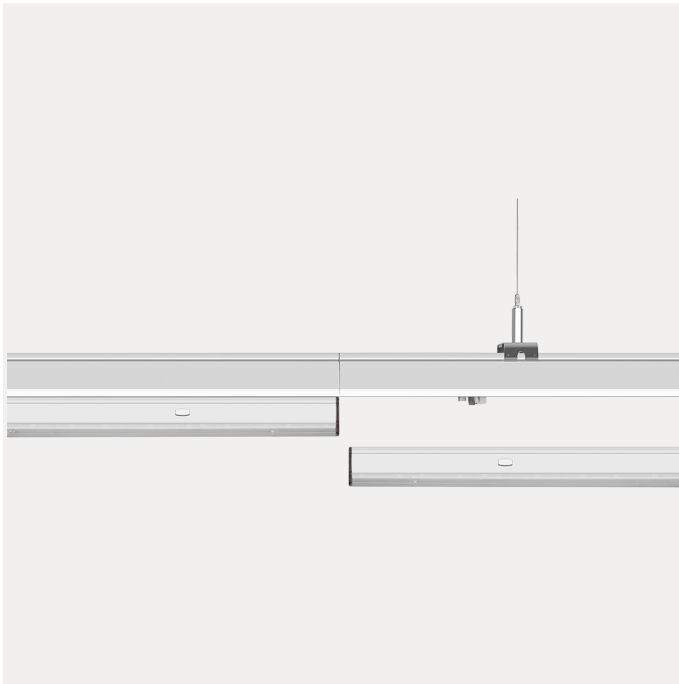

FDV SPEC SHEET

Trunk

Art. no: CFL-1550-30WD-08-3

Lighting Solutions

Trunk

Art. no: CFL-1550-30WD-08

LIGHT TECHNICAL

Lightsource Type:	LED (built in)
Lumen Output:	7629
Lumen LED (tc=25):	7800
Beam Angle:	90°
CCT (Color Temperature):	3000
CRI / Ra:	80
Color Code:	830
Lens (Diffuser):	Clear

MOUNTING / CONNECTION

Connection:	Trunk 8-wires
Mounting:	Suspended, Ceiling

ELECTRICAL DATA

Dimming:	None
System Power [W]:	50
System Voltage [V]:	230V 50Hz
Protection Class:	1
Max load pr circuit - B10:	11
Max load pr circuit - B16:	18
Max load pr circuit - C10:	18
Max load pr circuit - C16:	30
Leakage current [mA]:	0,45
Inrush current I _{max} [A]:	28
Inrush current time [µs]:	280
Current Output [mA]:	70
Voltage Forward Min [V]:	2,8
Voltage Forward Max [V]:	3,3

FDV SPEC SHEET

Trunk

Art. no: CFL-1550-30WD-08-3

Lighting Solutions

PRODUCT

Ingress Protection:	IP20
Lifetime [h]:	L80B50: 60 000
Color:	White
RAL:	RAL9016
Length [mm]:	1500
Height [mm]:	78,6
Width [mm]:	72,3
Weight [kg]:	1,64