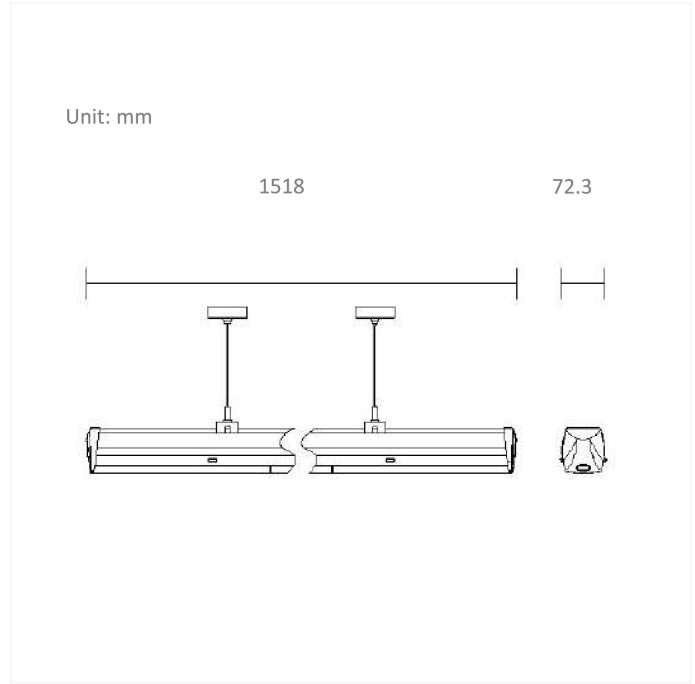

FDV SPEC SHEET

Trunk

Art. no: CFL-1550-30WD-08-3

Lighting Solutions

Trunk

Art. no: CFL-1550-30WD-08

LIGHT TECHNICAL

Lightsource Type:	LED (built in)
Lumen Output:	7629
Lumen LED (tc=25):	7800
Beam Angle:	90°
CCT (Color Temperature):	3000
CRI / Ra:	80
Color Code:	830
Lens (Diffuser):	Clear

MOUNTING / CONNECTION

Connection:	Trunk 8-wires
Mounting:	Suspended, Ceiling

ELECTRICAL DATA

Dimming:	None
System Power [W]:	50
System Voltage [V]:	230V 50Hz
Protection Class:	1
Max load pr circuit - B10:	11
Max load pr circuit - B16:	18
Max load pr circuit - C10:	18
Max load pr circuit - C16:	30
Leakage current [mA]:	0,45
Inrush current I _{max} [A]:	28
Inrush current time [µs]:	280
Current Output [mA]:	70
Voltage Forward Min [V]:	2,8
Voltage Forward Max [V]:	3,3

FDV SPEC SHEET

Trunk

Art. no: CFL-1550-30WD-08-3

Lighting Solutions

PRODUCT

Ingress Protection:	IP20
Lifetime [h]:	L80B50: 60 000
Color:	White
RAL:	RAL9016
Length [mm]:	1500
Height [mm]:	78,6
Width [mm]:	72,3
Weight [kg]:	1,64