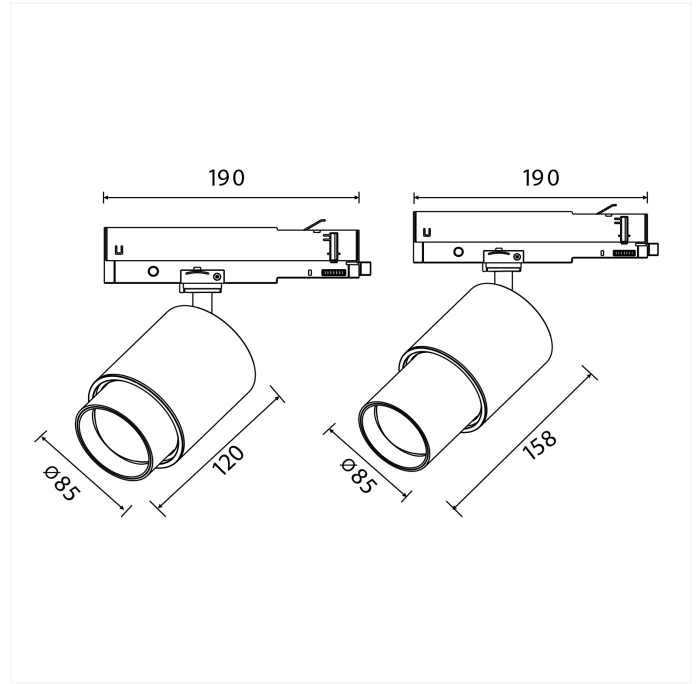

FDV SPEC SHEET

Zoom Spotlight

Art. no: 101140-660-3

Lighting Solutions

Zoom Spotlight

Art. no: 101140-660-3

LIGHT TECHNICAL

Lightsource Type:	LED (built in)
Lumen LED (tc=25):	950
Beam Angle:	6-60
CCT (Color Temperature):	3000
CRI / Ra:	80
Color Code:	830
MacAdam (SDCM):	3
Lens (Diffuser):	Clear

MOUNTING / CONNECTION

Connection:	Track 3-Circuit
Mounting:	Track

PRODUCT

Ingress Protection:	IP20
Lifetime [h]:	L80B10: 55 000
Color:	White
Length [mm]:	158
Diameter [mm]:	85
Weight [kg]:	1

ELECTRICAL DATA