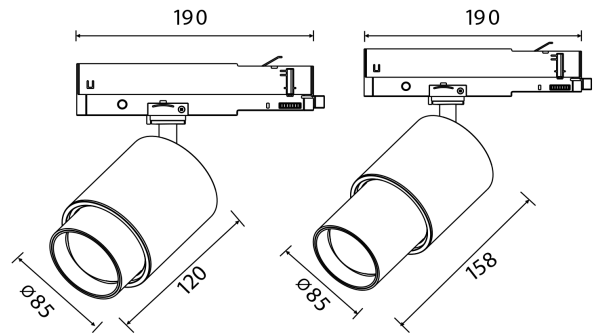

PRODUCT SHEET

Zoom Spotlight

Art. no: 101140-660-3

Lighting Solutions

Zoom Spotlight

The unique zoom patent makes it possible to vary the beam angle between 6 and 60 degrees making this model highly versatile. The Zoom is available in both black and white versions and is made from robust die-cast aluminum.

SPECIFICATIONS

Lightsource Type:	LED (built in)
System Power [W]:	20W
CCT (Color Temperature):	3000K
CRI / Ra:	80
Lumen LED (tc=25):	950lm
Beam Angle:	6-60
Lens (Diffuser):	Clear
Dimming:	None
System Voltage [V]:	230V 50Hz
Connection:	Track 3-Circuit
Mounting:	Track
Lifetime [h]:	L80B10: 55 000h
MacAdam (SDCM):	3
Color:	White
Length [mm]:	158mm
Diameter [mm]:	85mm
Weight [kg]:	1kg