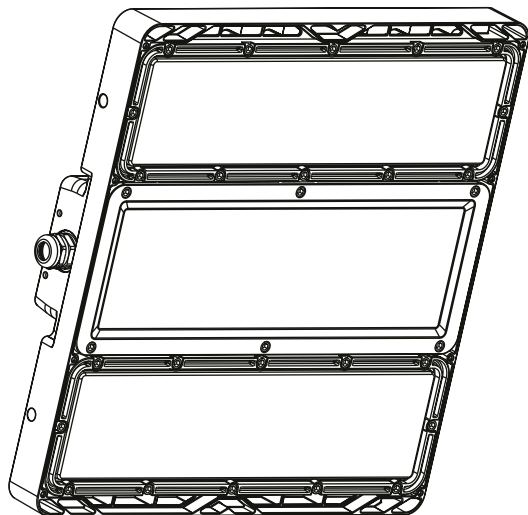

# NORLUX®

Lighting Solutions

**Warning!** do not wire dim cord to high voltage, or dim function will fail.