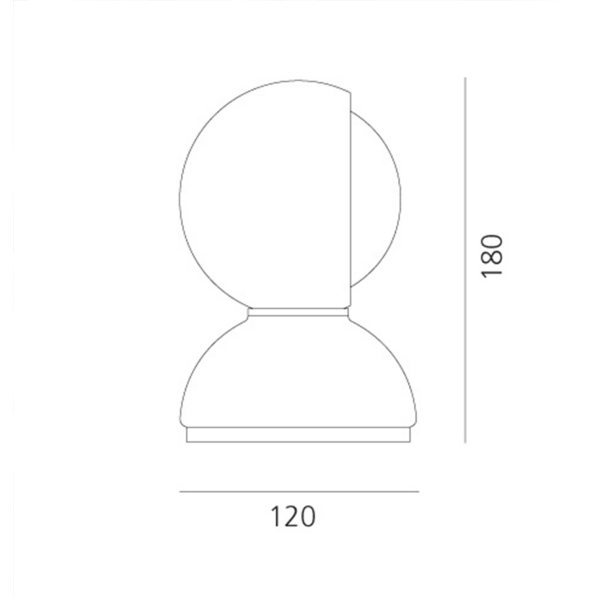

PRODUCT SHEET

Eclisse Red

Art. no: 0028030A

Lighting Solutions

Eclisse Red

SPECIFICATIONS

Lightsource Type:	Lightsource not included
Max. Power [W]:	25
Socket / Cap-Base:	E14
Lumen Output:	170lm
Dimming:	Light bulb dependent
System Voltage [V]:	230V 50Hz
Connection:	Terminal
Mounting:	Table
Color:	Red
Height [mm]:	180mm
Width [mm]:	120mm

Eclisse, designed by Vico Magistretti in 1965, won the Compasso d'Oro Award in 1967 and became ambassador of Italian design worldwide. Eclisse is an avant-garde balance between form and function, design and utility. The concept's foundation lies in its functionality of adjusting the intensity of light through its rotating inner shade that eclipses the light source. In fact, with a fixed outer shell and a moveable inner shell the lamp can provide direct or diffuse light.