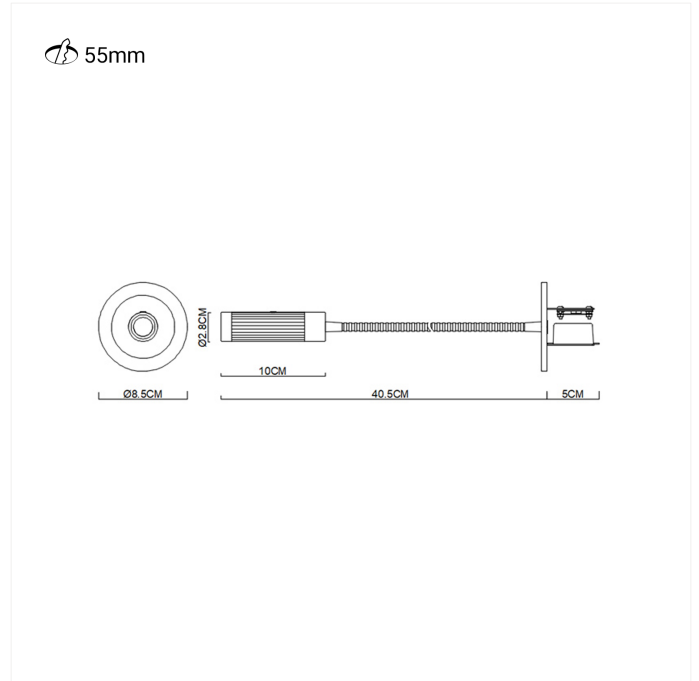

FDV SPEC SHEET

Giulio recessed wall flexible hose copper/antique brass
Art. no: 11840-13

Giulio recessed wall flexible hose copper/antique bra

Art. no: 11840-13

LIGHT TECHNICAL

Lightsource Type:	LED (built in)
Lumen Output:	85
Lumen LED (tc=25):	160
Beam Angle:	40°
CCT (Color Temperature):	3000
CRI / Ra:	80
Color Code:	830
MacAdam (SDCM):	3
Lens (Diffuser):	Clear

MOUNTING / CONNECTION

Connection:	Terminal
Cut-out [mm]:	Ø55
Mounting:	Recessed, Wall

ELECTRICAL DATA

Dimming:	None
Standby power Psb (W) <:	0,187
Flicker metric (Pst LM) <:	0,029
Stroboscopic effect metric (SVM) <:	0,002
System Power [W]:	3
System Voltage [V]:	230V 50Hz
Protection Class:	2
Leakage current [mA]:	0,3
Inrush current Imax [A]:	18
Inrush current time [µs]:	35
Socket / Cap-Base:	N/A
Current Output [mA]:	700
Voltage Forward Min [V]:	2,5
Voltage Forward Max [V]:	3

FDV SPEC SHEET

Giulio recessed wall flexible hose copper/antique brass
Art. no: 11840-13

PRODUCT	
Ingress Protection:	IP20
Color:	Copper/Brass
Length [mm]:	400
Height [mm]:	28
Width [mm]:	85
Weight [kg]:	0,4