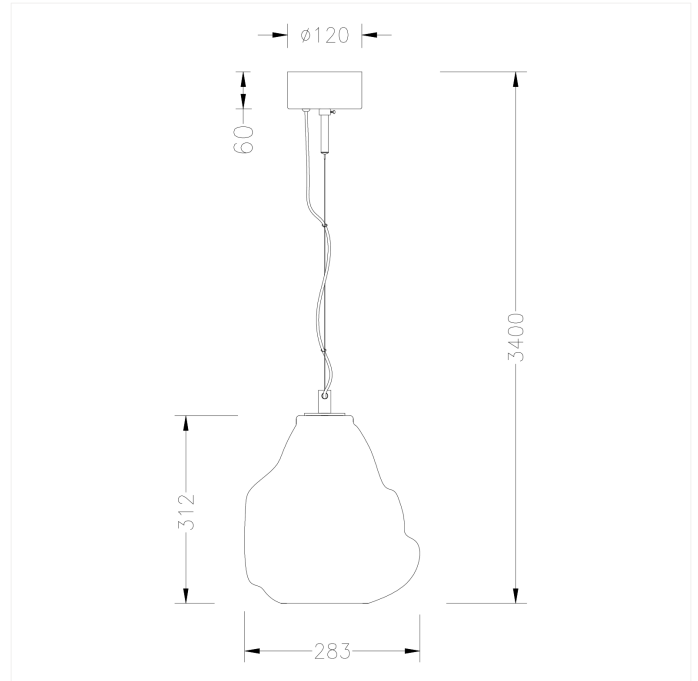

## FDV SPEC SHEET

Istopio L Pendant smoked glass E27 max 40W 3m cable  
Art. no: 119033-16

# Istopio L Pendant smoked glass E27 max 40W 3m cable

Art. no: 119033-16

### LIGHT TECHNICAL

Lightsource Type:	Lightsource not included
Socket / Cap-Base:	E27

### PRODUCT

Ingress Protection:	IP20
Color:	Smoked
Height [mm]:	312
Width [mm]:	283
Weight [kg]:	3,2