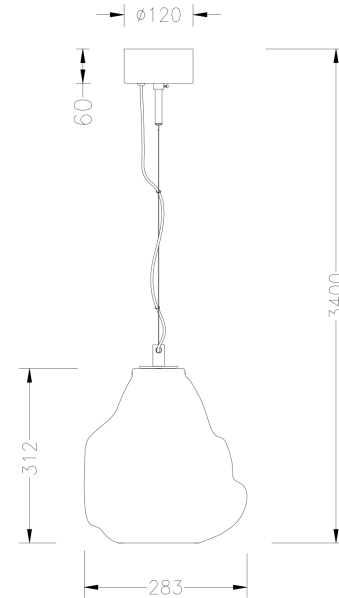

PRODUCT SHEET

Istopio L Pendant smoked glass E27 max 40W 3m cable

Art. no: 119033-16

Lighting Solutions

Istopio L Pendant smoked glass E27 max 40W 3m cable

SPECIFICATIONS

Lightsource Type:	Lightsource not included
Max. Power [W]:	40
Socket / Cap-Base:	E27
Dimming:	Light bulb dependent
System Voltage [V]:	230V 50Hz
Mounting:	Suspended
Color:	Smoked
Height [mm]:	312mm
Width [mm]:	283mm
Weight [kg]:	3,2kg