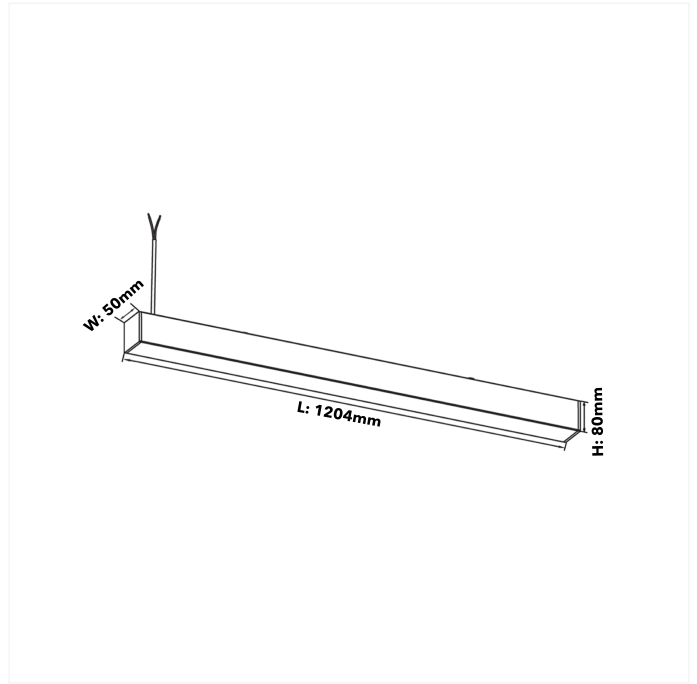

## FDV SPEC SHEET

Linear

Art. no: 19042-02-3-ddd

Lighting Solutions

# Linear

Art. no: 19042-02-3-ddd

### LIGHT TECHNICAL

Lightsource Type:	LED (built in)
Lumen Output:	3050 (3500K)
Lumen LED (tc=25):	3400
Beam Angle:	110°
CCT (Color Temperature):	30/35/4000
CRI / Ra:	90
Color Code:	930/935/940
Lens (Diffuser):	Opal

### PRODUCT

Ingress Protection:	IP40
Impact Protection:	IK08
Color:	White
Length [mm]:	1204
Height [mm]:	140
Width [mm]:	50
Weight [kg]:	3,5