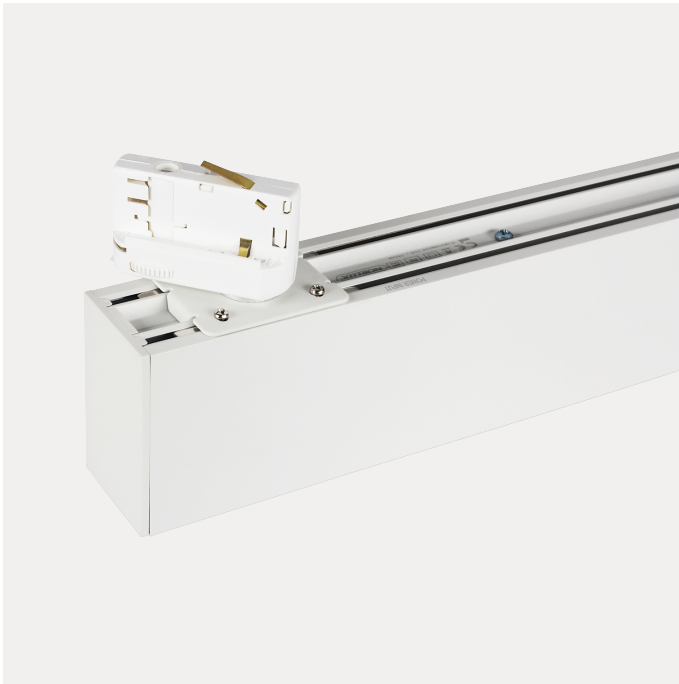

## FDV SPEC SHEET

Linear

Art. no: 19042-02-3-ddd

Lighting Solutions

# Linear

Art. no: 19042-02-3-ddd

### LIGHT TECHNICAL

Lightsource Type:	LED (built in)
Lumen Output:	3050 (3500K)
Lumen LED (tc=25):	3400
Beam Angle:	110°
CCT (Color Temperature):	30/35/4000
CRI / Ra:	90
Color Code:	930/935/940
Lens (Diffuser):	Opal

### MOUNTING / CONNECTION

Connection:	Track 3-Circuit
Mounting:	Track, Ceiling